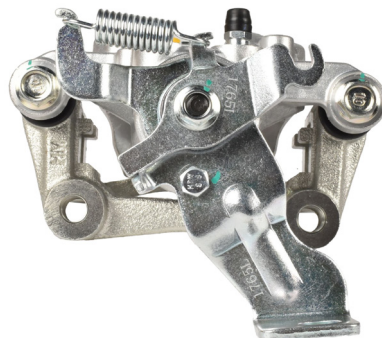

HYUNDAI/KIA

Part No: DBAC1574
Left Hand Caliper
Barcode: 9316391494344

Part No: DBAC1575
Right Hand Caliper
Barcode: 9316391494351

DESCRIPTION	DIMENSIONS (mm)
Caliper Type	Floating
No Piston	1
Piston Diameter mm	34.0
Disc Pad	DB2076
Disc Rotor	DBA3659E
Front/Rear	Rear
Sensor	
HB Shoe	Mechanical

2

Suitable for use with

Veloster JS 1.6L Petrol Turbo FWD
Cerato BD GT 1.6L Petrol Turbo FWD

7/2019 on
12/2018 on

FORD

3

Part No: DBAC1580
Left Hand Caliper
Barcode: 9316391495259

Part No: DBAC1581
Right Hand Caliper
Barcode: 9316391495266

DESCRIPTION	DIMENSIONS (mm)
Caliper Type	Floating
No Piston	1
Piston Diameter mm	38.0
Disc Pad	DB2406
Disc Rotor	DBA2639E
Front/Rear	Rear
Sensor	
HB Shoe	Electric

Suitable for use with

Escape ZG 2.0L Petrol Turbo AWD
Mondeo MD 2.0L Turbo Diesel FWD
Mondeo MD Trend TDCI 2.0L Turbo Diesel FWD

10/2016 - 4/20
9/2014 - 10/15
3/2016 - 1/19

HONDA

4

Part No: DBAC1582
Left Hand Caliper
Barcode: 9316391495273

Part No: DBAC1583
Right Hand Caliper
Barcode: 9316391495280

DESCRIPTION	DIMENSIONS (mm)
Caliper Type	Floating
No Piston	1
Piston Diameter mm	54.0
Disc Pad	DB1391
Disc Rotor	DBA474
Front/Rear	Front
Sensor	
HB Shoe	