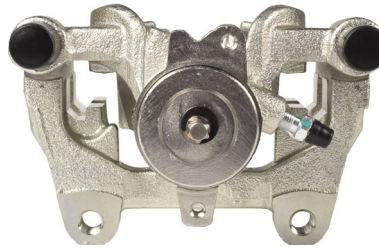

HYUNDAI/KIA

Part No: DBAC1574
Left Hand Caliper
Barcode: 9316391494344

Part No: DBAC1575
Right Hand Caliper
Barcode: 9316391494351

DESCRIPTION	DIMENSIONS (mm)
Caliper Type	Floating
No Piston	1
Piston Diameter mm	34.0
Disc Pad	DB2076
Disc Rotor	DBA3659E
Front/Rear	Rear
Sensor	
HB Shoe	Mechanical

2

Suitable for use with

Veloster JS 1.6L Petrol Turbo FWD
Cerato BD GT 1.6L Petrol Turbo FWD

7/2019 on
12/2018 on

FORD

3

Part No: DBAC1580
Left Hand Caliper
Barcode: 9316391495259

Part No: DBAC1581
Right Hand Caliper
Barcode: 9316391495266

DESCRIPTION	DIMENSIONS (mm)
Caliper Type	Floating
No Piston	1
Piston Diameter mm	38.0
Disc Pad	DB2406
Disc Rotor	DBA2639E
Front/Rear	Rear
Sensor	
HB Shoe	Electric

Suitable for use with

Escape ZG 2.0L Petrol Turbo AWD
Mondeo MD 2.0L Turbo Diesel FWD
Mondeo MD Trend TDCI 2.0L Turbo Diesel FWD

10/2016 - 4/20
9/2014 - 10/15
3/2016 - 1/19

HONDA

4

Part No: DBAC1582
Left Hand Caliper
Barcode: 9316391495273

Part No: DBAC1583
Right Hand Caliper
Barcode: 9316391495280

DESCRIPTION	DIMENSIONS (mm)
Caliper Type	Floating
No Piston	1
Piston Diameter mm	54.0
Disc Pad	DB1391
Disc Rotor	DBA474
Front/Rear	Front
Sensor	
HB Shoe	