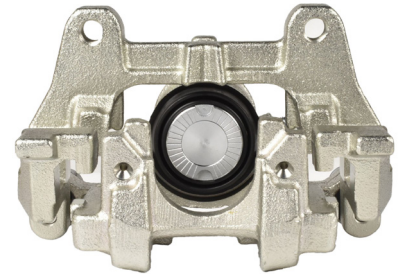

HYUNDAI/KIA

Part No: DBAC1574
Left Hand Caliper
Barcode: 9316391494344

Part No: DBAC1575
Right Hand Caliper
Barcode: 9316391494351

DESCRIPTION	DIMENSIONS (mm)
Caliper Type	Floating
No Piston	1
Piston Diameter mm	34.0
Disc Pad	DB2076
Disc Rotor	DBA3659E
Front/Rear	Rear
Sensor	
HB Shoe	Mechanical

2

Suitable for use with

Veloster JS 1.6L Petrol Turbo FWD
Cerato BD GT 1.6L Petrol Turbo FWD

7/2019 on
12/2018 on

FORD

3

Part No: DBAC1580
Left Hand Caliper
Barcode: 9316391495259

Part No: DBAC1581
Right Hand Caliper
Barcode: 9316391495266

DESCRIPTION	DIMENSIONS (mm)
Caliper Type	Floating
No Piston	1
Piston Diameter mm	38.0
Disc Pad	DB2406
Disc Rotor	DBA2639E
Front/Rear	Rear
Sensor	
HB Shoe	Electric

Suitable for use with

Escape ZG 2.0L Petrol Turbo AWD
Mondeo MD 2.0L Turbo Diesel FWD
Mondeo MD Trend TDCI 2.0L Turbo Diesel FWD

10/2016 - 4/20
9/2014 - 10/15
3/2016 - 1/19

HONDA

4

Part No: DBAC1582
Left Hand Caliper
Barcode: 9316391495273

Part No: DBAC1583
Right Hand Caliper
Barcode: 9316391495280

DESCRIPTION	DIMENSIONS (mm)
Caliper Type	Floating
No Piston	1
Piston Diameter mm	54.0
Disc Pad	DB1391
Disc Rotor	DBA474
Front/Rear	Front
Sensor	
HB Shoe	