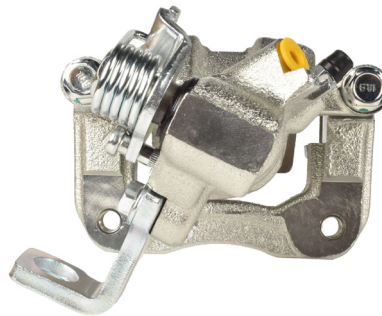

2

Suitable for use with

Veloster JS 1.6L Petrol Turbo FWD
Cerato BD GT 1.6L Petrol Turbo FWD

7/2019 on
12/2018 on

FORD

3

Part No: DBAC1580
Left Hand Caliper
Barcode: 9316391495259

Part No: DBAC1581
Right Hand Caliper
Barcode: 9316391495266

10/2016 - 4/20
9/2014 - 10/15
3/2016 - 1/19

HONDA

4

Part No: DBAC1582
Left Hand Caliper
Barcode: 9316391495273

Part No: DBAC1583
Right Hand Caliper
Barcode: 9316391495280

DESCRIPTION	DIMENSIONS (mm)
Caliper Type	Floating
No Piston	1
Piston Diameter mm	54.0
Disc Pad	DB1391
Disc Rotor	DBA474
Front/Rear	Front
Sensor	
HB Shoe	

Suitable for use with

Civic ES Gli 1.7L Petrol FWD

10/2000 - 1/06

HONDA

5

Part No: DBAC1584
Left Hand Caliper
Barcode: 9316391495297

Part No: DBAC1585
Right Hand Caliper
Barcode: 9316391495303

DESCRIPTION	DIMENSIONS (mm)
Caliper Type	Floating
No Piston	1
Piston Diameter mm	34.0
Disc Pad	DB1265
Disc Rotor	DBA2502
Front/Rear	Rear
Sensor	
HB Shoe	Mechanical

Suitable for use with

Civic ES Gli 1.7L Petrol FWD

10/2000 - 1/06

STREET
SERIES

HONDA

6

Part No: DBAC1584
Left Hand Caliper
Barcode: 9316391495297

Part No: DBAC1585
Right Hand Caliper
Barcode: 9316391495303