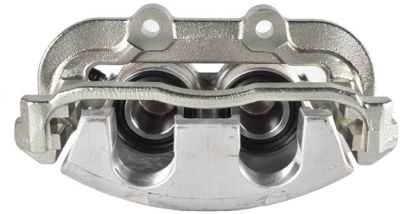

FOR MORE INFO VISIT
DBA.COM.AU/LATEST-NEWS

dba
DISC BRAKES AUSTRALIA

HOLDEN

Part No: DBAC1570
Left Hand Caliper
Barcode: 9316391494160

Part No: DBAC1571
Right Hand Caliper
Barcode: 9316391494177

DESCRIPTION	DIMENSIONS (mm)
Caliper Type	Floating
No Piston	2
Piston Diameter mm	42.0
Disc Pad	DB1331
Disc Rotor	DBA040E
Front/Rear	Front
Sensor	
HB Shoe	

HYUNDAI/KIA

Part No: DBAC1574
Left Hand Caliper
Barcode: 9316391494344

Part No: DBAC1575
Right Hand Caliper
Barcode: 9316391494351

DESCRIPTION	DIMENSIONS (mm)
Caliper Type	Floating
No Piston	1
Piston Diameter mm	34.0
Disc Pad	DB2076
Disc Rotor	DBA3659E
Front/Rear	Rear
Sensor	
HB Shoe	Mechanical

2

Suitable for use with

Veloster JS 1.6L Petrol Turbo FWD
Cerato BD GT 1.6L Petrol Turbo FWD

7/2019 on
12/2018 on

FORD

3

Part No: DBAC1580
Left Hand Caliper
Barcode: 9316391495259

Part No: DBAC1581
Right Hand Caliper
Barcode: 9316391495266

Suitable for use with

Civic ES Gli 1.7L Petrol FWD

10/2000 - 1/06

HONDA

5

Part No: DBAC1584
Left Hand Caliper
Barcode: 9316391495297

Part No: DBAC1585
Right Hand Caliper
Barcode: 9316391495303

DESCRIPTION	DIMENSIONS (mm)
Caliper Type	Floating
No Piston	1
Piston Diameter mm	34.0
Disc Pad	DB1265
Disc Rotor	DBA2502
Front/Rear	Rear
Sensor	
HB Shoe	Mechanical