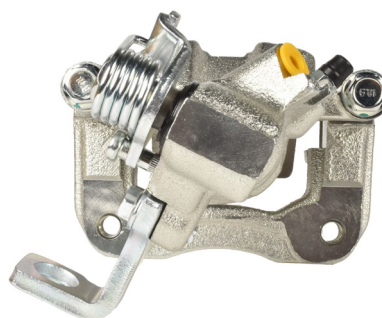

HONDA

6

Part No: DBAC1584
Left Hand Caliper
Barcode: 9316391495297

Part No: DBAC1585
Right Hand Caliper
Barcode: 9316391495303

DESCRIPTION	DIMENSIONS (mm)
Caliper Type	Floating
No Piston	1
Piston Diameter mm	34.0
Disc Pad	DB1265
Disc Rotor	DBA489
Front/Rear	Rear
Sensor	
HB Shoe	Mechanical

Suitable for use with

Integra DC 2.0L Petrol FWD

8/2001 - 4/07