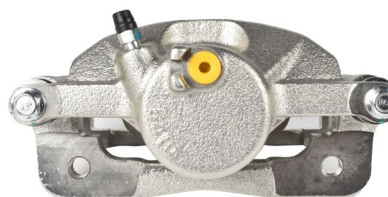

2

Suitable for use with

Veloster JS 1.6L Petrol Turbo FWD
Cerato BD GT 1.6L Petrol Turbo FWD

7/2019 on
12/2018 on

FORD

3

Part No: DBAC1580
Left Hand Caliper
Barcode: 9316391495259

Part No: DBAC1581
Right Hand Caliper
Barcode: 9316391495266

DESCRIPTION	DIMENSIONS (mm)
Caliper Type	Floating
No Piston	1
Piston Diameter mm	38.0
Disc Pad	DB2406
Disc Rotor	DBA2639E
Front/Rear	Rear
Sensor	
HB Shoe	Electric

Suitable for use with

Escape ZG 2.0L Petrol Turbo AWD
Mondeo MD 2.0L Turbo Diesel FWD
Mondeo MD Trend TDCI 2.0L Turbo Diesel FWD

10/2016 - 4/20
9/2014 - 10/15
3/2016 - 1/19

HONDA

4

Part No: DBAC1582
Left Hand Caliper
Barcode: 9316391495273

Part No: DBAC1583
Right Hand Caliper
Barcode: 9316391495280

DESCRIPTION	DIMENSIONS (mm)
Caliper Type	Floating
No Piston	1
Piston Diameter mm	54.0
Disc Pad	DB1391
Disc Rotor	DBA474
Front/Rear	Front
Sensor	
HB Shoe	

Suitable for use with

Civic ES Gli 1.7L Petrol FWD

10/2000 - 1/06

HONDA

5

Part No: DBAC1584
Left Hand Caliper
Barcode: 9316391495297

Part No: DBAC1585
Right Hand Caliper
Barcode: 9316391495303

DESCRIPTION	DIMENSIONS (mm)
Caliper Type	Floating
No Piston	1
Piston Diameter mm	34.0
Disc Pad	DB1265
Disc Rotor	DBA2502
Front/Rear	Rear
Sensor	
HB Shoe	Mechanical