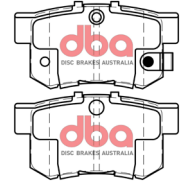

10/2016 - 4/20
9/2014 - 10/15
3/2016 - 1/19

HONDA

4

Part No: DBAC1582
Left Hand Caliper
Barcode: 9316391495273

Part No: DBAC1583
Right Hand Caliper
Barcode: 9316391495280

DESCRIPTION	DIMENSIONS (mm)
Caliper Type	Floating
No Piston	1
Piston Diameter mm	54.0
Disc Pad	DB1391
Disc Rotor	DBA474
Front/Rear	Front
Sensor	
HB Shoe	

Suitable for use with

Civic ES Gli 1.7L Petrol FWD

10/2000 - 1/06

HONDA

5

Part No: DBAC1584
Left Hand Caliper
Barcode: 9316391495297

Part No: DBAC1585
Right Hand Caliper
Barcode: 9316391495303

DESCRIPTION	DIMENSIONS (mm)
Caliper Type	Floating
No Piston	1
Piston Diameter mm	34.0
Disc Pad	DB1265
Disc Rotor	DBA2502
Front/Rear	Rear
Sensor	
HB Shoe	Mechanical

DESCRIPTION	DIMENSIONS (mm)
Caliper Type	Floating
No Piston	1
Piston Diameter mm	34.0
Disc Pad	DB1265
Disc Rotor	DBA489
Front/Rear	Rear
Sensor	
HB Shoe	Mechanical

Suitable for use with

Integra DC 2.0L Petrol FWD