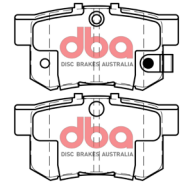

10/2016 - 4/20
9/2014 - 10/15
3/2016 - 1/19

HONDA

4

Part No: DBAC1582
Left Hand Caliper
Barcode: 9316391495273

Part No: DBAC1583
Right Hand Caliper
Barcode: 9316391495280

DESCRIPTION	DIMENSIONS (mm)
Caliper Type	Floating
No Piston	1
Piston Diameter mm	54.0
Disc Pad	DB1391
Disc Rotor	DBA474
Front/Rear	Front
Sensor	
HB Shoe	

Suitable for use with

Civic ES Gli 1.7L Petrol FWD

10/2000 - 1/06

HONDA

5

Part No: DBAC1584
Left Hand Caliper
Barcode: 9316391495297

Part No: DBAC1585
Right Hand Caliper
Barcode: 9316391495303

DESCRIPTION	DIMENSIONS (mm)
Caliper Type	Floating
No Piston	1
Piston Diameter mm	34.0
Disc Pad	DB1265
Disc Rotor	DBA2502
Front/Rear	Rear
Sensor	
HB Shoe	Mechanical

Suitable for use with

Civic ES Gli 1.7L Petrol FWD

10/2000 - 1/06

STREET
SERIES

HONDA

6

Part No: DBAC1584
Left Hand Caliper
Barcode: 9316391495297

Part No: DBAC1585
Right Hand Caliper
Barcode: 9316391495303

DESCRIPTION	DIMENSIONS (mm)
Caliper Type	Floating
No Piston	1
Piston Diameter mm	34.0
Disc Pad	DB1265
Disc Rotor	DBA489
Front/Rear	Rear
Sensor	
HB Shoe	Mechanical

Suitable for use with

Integra DC 2.0L Petrol FWD