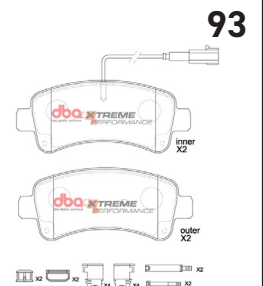

**ALFA ROMEO STELVIO/ GIULIA
QUADRIFOGLIO (CERAMIC)
2015 - > F**

Part No : DB15216XP

Barcode : 9316391491787

**XTREME
PERFORMANCE**

DESCRIPTION & DIMENSIONS (mm)			
Set Contains	4 Pads		
Pad Overall Length	189.7	Pad Overall Length	
Pad Overall Height	97.4	Pad Overall Height	
Pad Thickness	15.3	Pad Thickness	
Position	Front		
Year	2015 - >		

**MERCEDES-BENZ VITO
VAN 119 - 2015 - > F**

Part No : DB15220XP

Barcode : 9316391491848

**XTREME
PERFORMANCE**

DESCRIPTION & DIMENSIONS (mm)			
Set Contains	2 Inner Pads + 2 Outer Pads		
Pad Overall Length	184.1	Pad Overall Length	
Pad Overall Height	75.1	Pad Overall Height	
Pad Thickness	19.9	Pad Thickness	
Position	Front		
Year	2015 - >		

**FIAT DUCATO MAXI 40
2014 -> R**

Part No : DB15221XP

Barcode : 9316391493019

**XTREME
PERFORMANCE**

DESCRIPTION & DIMENSIONS (mm)			
Set Contains	2 Inner Pads + 2 Outer Pads		
Pad Overall Length	141.6	Pad Overall Length	
Pad Overall Height	59.3	Pad Overall Height	
Pad Thickness	20	Pad Thickness	
Position	Rear		
Year	2014 ->		