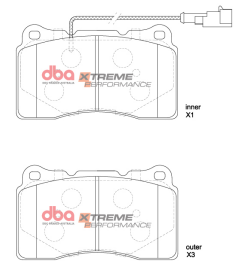

100

**MASERATI GHIBLI & GHIBLI -S
(NON DUAL CAST) 08.2013 - F**

Part No : DB8861XP

Barcode : 9316391489630

**XTREME
PERFORMANCE**

DESCRIPTION & DIMENSIONS (mm)			
Set Contains	2 Inner Pads + 2 Outer Pads		
Pad Overall Length	131.80	Pad Overall Length	131.80
Pad Overall Height	77.30	Pad Overall Height	77.30
Pad Thickness	15.20	Pad Thickness	15.20
Position	Front		
Year	08.2013 - >		

101

**MASERATI GHIBLI &
GHIBLI -S (NON DUAL CAST)
08.2013 - R**

Part No : DB8863XP

Barcode : 9316391489678

**XTREME
PERFORMANCE**

DESCRIPTION & DIMENSIONS (mm)			
Set Contains	1 Inner Pads + 3 Outer Pads		
Pad Overall Length	118.60	Pad Overall Length	118.60
Pad Overall Height	57.90	Pad Overall Height	57.90
Pad Thickness	17.3	Pad Thickness	17.3
Position	Rear		
Year	08.2013 - >		