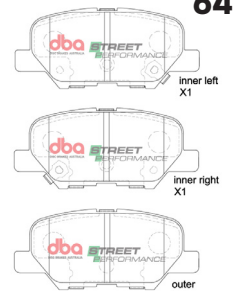

62

**BMW 530I (NON SPORT)
07/2020 - > R**

Part No : DB2225SP

Barcode : 9316391491824

**STREET
PERFORMANCE**

DESCRIPTION & DIMENSIONS (mm)			
Set Contains	2 Inner Pads + 2 Outer Pads		
Pad Overall Length	106.1	Pad Overall Length	106.1
Pad Overall Height	63.1	Pad Overall Height	56
Pad Thickness	17	Pad Thickness	17
Position	Rear		
Year	2020 - >		

**MITSUBISHI ASX - XB
2010 - 2014 R**

Part No : DB2294SP

Barcode : 9316391493088

**STREET
PERFORMANCE**

DESCRIPTION & DIMENSIONS (mm)			
Set Contains	LH Inner + RH Inner + 2 Outer Pads		
Pad Overall Length	101.3	Pad Overall Length	
Pad Overall Height	44.6	Pad Overall Height	
Pad Thickness	14.3	Pad Thickness	
Position	Rear		
Year	2010 - 2014		