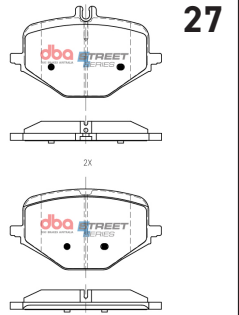

MERCEDES-BENZ AMG GLE,
GLS NON SPORT 2018 -> R

Part No : **DB15266SS**

Barcode : **9316391494917**

STREET
SERIES

DESCRIPTION & DIMENSIONS (mm)			
Set Contains	2 Inner Pads + 2 Outer Pads		
Pad Overall Length	131.9	Pad Overall Length	131.9
Pad Overall Height	70.1	Pad Overall Height	78.9
Pad Thickness	17	Pad Thickness	17
Position	Rear		
Year	2018 ->