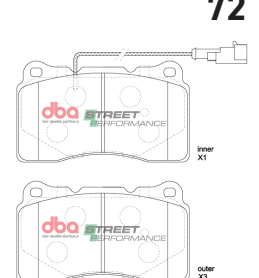

**CHEV C3 CORVETTE
1965-1982 F & R**

Part No : **DB7028ASP**
Barcode : **9316391493101**

DESCRIPTION & DIMENSIONS (mm)			
Set Contains	4 Pads		
Pad Overall Length	157.8	Pad Overall Length	
Pad Overall Height	75.6	Pad Overall Height	
Pad Thickness	12.6	Pad Thickness	
Position	Front & Rear		
Year	1965-1982		

**MASERATI GIBLI & GIBLI -S
(NON DUAL CAST) 08.2013 - F**

Part No : **DB8861SP**
Barcode : **9316391489623**

DESCRIPTION & DIMENSIONS (mm)			
Set Contains	1 Inner Pads +3 Outer Pads		
Pad Overall Length	131.80	Pad Overall Length	131.80
Pad Overall Height	77.30	Pad Overall Height	77.30
Pad Thickness	15.20	Pad Thickness	15.20
Position	Front		
Year	08.2013 - >		