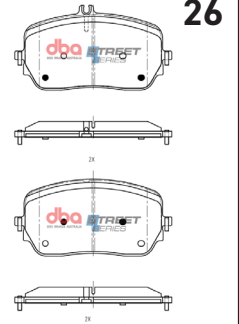

MITSUBISHI ECLIPSE CROSS 2017 - > R

Part No : DB15254SS

Barcode : 9316391494627

STREET
SERIES

DESCRIPTION & DIMENSIONS (mm)			
Set Contains	LH Inner + RH Inner + 2 Outer Pads		
Pad Overall Length	96.9	Pad Overall Length	
Pad Overall Height	42.7	Pad Overall Height	
Pad Thickness	14.5	Pad Thickness	
Position	Rear		
Year	2017 - >		

JAGUAR E-PACE (18 INCH WHEELS) 2017 -> F

Part No : DB15257SS

Barcode : 9316391494641

STREET
SERIES

DESCRIPTION & DIMENSIONS (mm)			
Set Contains	2 Inner Pads + 2 Outer Pads		
Pad Overall Length	175	Pad Overall Length	
Pad Overall Height	78.8	Pad Overall Height	
Pad Thickness	17	Pad Thickness	
Position	Front		
Year	2017 - >		

AUDI A6, A7, A8 1LF, 1LL 2015- 2019 F

Part No : DB15262SS

Barcode : 9316391494894

STREET
SERIES

DESCRIPTION & DIMENSIONS (mm)			
Set Contains	2 Inner Pads + 2 Outer Pads		
Pad Overall Length	193	Pad Overall Length	193
Pad Overall Height	73.5	Pad Overall Height	70.8
Pad Thickness	20	Pad Thickness	20
Position	Front		
Year	2015- 2019		

MERCEDES-BENZ AMG GLE,
GLS NON-SPORT 2018 -> F

Part No : **DB15264SS**

Barcode : **9316391494900**

STREET
SERIES

DESCRIPTION & DIMENSIONS (mm)			
Set Contains	2 Inner Pads + 2 Outer Pads		
Pad Overall Length	170	Pad Overall Length	170
Pad Overall Height	92	Pad Overall Height	82
Pad Thickness	18	Pad Thickness	18
Position	Front		
Year	2018 ->		