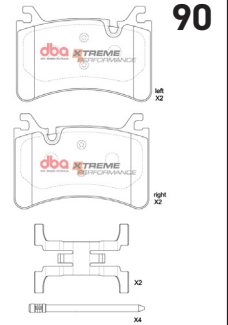

88

FIAT DUCATO 2006-2014 F

Part No : DB15212XP
Barcode : 9316391492999

XTREME
PERFORMANCE

DESCRIPTION & DIMENSIONS (mm)			
Set Contains	2 Inner Pads + 2 Outer Pads		
Pad Overall Length	169	Pad Overall Length	
Pad Overall Height	61.5	Pad Overall Height	
Pad Thickness	18.5	Pad Thickness	
Position	Front		
Year	2006-2014		

89

**ALFA ROMEO STELVIO/
GIULIA QUADRIFOGLIO
(CERAMIC) 2015 - > R**

Part No : DB15215XP

Barcode : 9316391491763

**XTREME
PERFORMANCE**

DESCRIPTION & DIMENSIONS (mm)			
Set Contains	2 Inner Pads + 2 Outer Pads		
Pad Overall Length	120	Pad Overall Length	
Pad Overall Height	84.5	Pad Overall Height	
Pad Thickness	15	Pad Thickness	
Position	Rear		
Year	2015 - >		

**ALFA ROMEO STELVIO/ GIULIA
QUADRIFOGLIO (CERAMIC)
2015 - > F**

Part No : DB15216XP

Barcode : 9316391491787

**XTREME
PERFORMANCE**

DESCRIPTION & DIMENSIONS (mm)			
Set Contains	4 Pads		
Pad Overall Length	189.7	Pad Overall Length	
Pad Overall Height	97.4	Pad Overall Height	
Pad Thickness	15.3	Pad Thickness	
Position	Front		
Year	2015 - >		