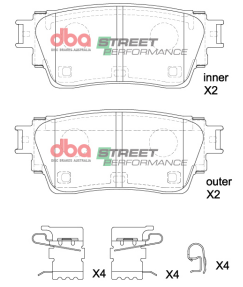

57

**MITSUBISHI OUTLANDER 7
SEAT 08/2021 -> R**

Part No : DB15223SP

Barcode : 9316391493026

DESCRIPTION & DIMENSIONS (mm)			
Set Contains	2 Inner Pads + 2 Outer Pads		
Pad Overall Length	103.4	Pad Overall Length	
Pad Overall Height	42.1	Pad Overall Height	
Pad Thickness	15	Pad Thickness	
Position	Rear		
Year	2021 ->		