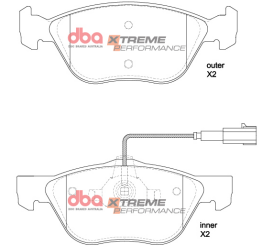

**ALFA GTV V6 SPIDER
1998 - 2006 F**

Part No : DB2037XP

Barcode : 9316391493071

**XTREME
PERFORMANCE**

DESCRIPTION & DIMENSIONS (mm)			
Set Contains	2 Inner Pads + 2 Outer Pads		
Pad Overall Length	155.2	Pad Overall Length	156.6
Pad Overall Height	61.7	Pad Overall Height	59
Pad Thickness	18.5	Pad Thickness	18.5
Position	Front		
Year	1998 - 2006		

95

**MITSUBISHI ASX -
XB 2010 - 2014 R**

Part No : DB2294XP

Barcode : 9316391493095

**XTREME
PERFORMANCE**

DESCRIPTION & DIMENSIONS (mm)			
Set Contains	LH Inner + RH Inner + 2 Outer Pads		
Pad Overall Length	101.3	Pad Overall Length	
Pad Overall Height	44.6	Pad Overall Height	
Pad Thickness	14.3	Pad Thickness	
Position	Rear		
Year	2010 - 2014