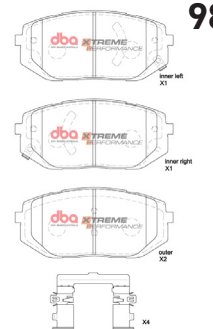

97

**HYUNDAI IONIQ 5/
KIA EV6 2022 - > F**

Part No : DB2647XP

Barcode : 9316391489883

**XTREME
PERFORMANCE**

DESCRIPTION & DIMENSIONS (mm)			
Set Contains	2 Inner Pads + 2 Outer Pads		
Pad Overall Length	145.5	Pad Overall Length	
Pad Overall Height	64.4	Pad Overall Height	
Pad Thickness	16.9	Pad Thickness	
Position	Front		
Year	2022 - >		