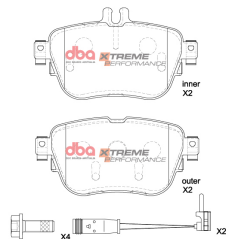

82

MERCEDES E300 2020 -2021 R

Part No : DB15197XP

Barcode : 9316391490926

DESCRIPTION & DIMENSIONS (mm)			
Set Contains	2 Inner Pads + 2 Outer Pads		
Pad Overall Length	114	Pad Overall Length	114
Pad Overall Height	56	Pad Overall Height	65
Pad Thickness	18	Pad Thickness	18
Position	Rear		
Year	2020 -2021		