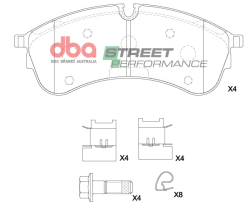

DESCRIPTION & DIMENSIONS (mm)			
Set Contains	4 Pads		
Pad Overall Length	177.6	Pad Overall Length	
Pad Overall Height	70.8	Pad Overall Height	
Pad Thickness	20	Pad Thickness	
Position	Front		
Year	2016 ->