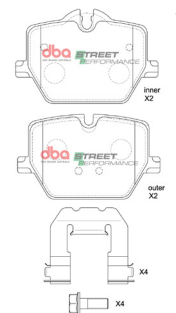

**MITSUBISHI ASX - XB
2010 - 2014 F**

Part No : **DB1441SP**
Barcode : **9316391414038**

DESCRIPTION & DIMENSIONS (mm)			
Set Contains	4 Pads		
Pad Overall Length	144.9	Pad Overall Length	
Pad Overall Height	55.1	Pad Overall Height	
Pad Thickness	15.9	Pad Thickness	
Position	Front		
Year	2010 - 2014		

34

**VW CRAFTER SY 1LA -
2016 -> F**

Part No : **DB15080SP**
Barcode : **9316391490933**

DESCRIPTION & DIMENSIONS (mm)			
Set Contains	4 Pads		
Pad Overall Length	177.6	Pad Overall Length	
Pad Overall Height	70.8	Pad Overall Height	
Pad Thickness	20	Pad Thickness	
Position	Front		
Year	2016 ->		

35

**BMW 420I PERFORMANCE
2023 -> R**

Part No : **DB15189SP**
Barcode : **9316391496799**

DESCRIPTION & DIMENSIONS (mm)			
Set Contains	2 Inner Pads + 2 Outer Pads		
Pad Overall Length	110.50	Pad Overall Length	110.5
Pad Overall Height	73.2	Pad Overall Height	66
Pad Thickness	16	Pad Thickness	16
Position	Rear		
Year	2023 ->		