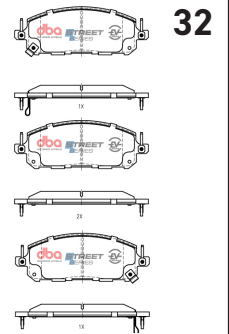

INFINITY/NISSAN 1998-2014 F

Part No : **DB1698SS**

Barcode : **9316391449054**

STREET
SERIES

DESCRIPTION & DIMENSIONS (mm)			
Set Contains	LH Inner + RH Inner + 2 Outer Pads		
Pad Overall Length	159	Pad Overall Length	
Pad Overall Height	58.7	Pad Overall Height	
Pad Thickness	16.2	Pad Thickness	
Position	Front		
Year	2009->		

**NISSAN XTRAIL E- POWER
2022 -> R**

Part No : DB15223SSEV

Barcode : 9316391494948

DESCRIPTION & DIMENSIONS (mm)			
Set Contains	2 Inner Pads + 2 Outer Pads		
Pad Overall Length	103.4	Pad Length	
Pad Overall Height	42.1	Pad Height	
Pad Thickness	15	Pad Thickness	
Position	Rear		
Year	2022 ->		

**NISSAN XTRAIL E- POWER
2022 -> F**

Part No : DB15226SSEV

Barcode : 9316391494887

DESCRIPTION & DIMENSIONS (mm)			
Set Contains	LH Inner + RH Inner + 2 Outer Pads		
Pad Overall Length	172.6	Pad Length	
Pad Overall Height	62.1	Pad Height	
Pad Thickness	16.0	Pad Thickness	
Position	Front		
Year	2022 ->		

**MITSUBISHI ASX - XB
2010 - 2014 F**

Part No : **DB1441SP**
Barcode : **9316391414038**

DESCRIPTION & DIMENSIONS (mm)			
Set Contains	4 Pads		
Pad Overall Length	144.9	Pad Overall Length	
Pad Overall Height	55.1	Pad Overall Height	
Pad Thickness	15.9	Pad Thickness	
Position	Front		
Year	2010 - 2014		