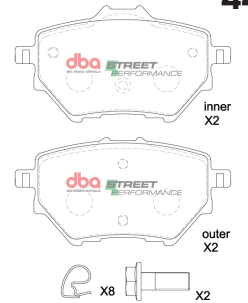

CITROEN C5X SHINE 2023 -> R

Part No : DB15193SP

Barcode : 9316391491169

DESCRIPTION & DIMENSIONS (mm)			
Set Contains	2 Inner Pads + 2 Outer Pads		
Pad Overall Length	99	Pad Overall Length	99
Pad Overall Height	50	Pad Overall Height	53
Pad Thickness	18.3	Pad Thickness	18.3
Position	Rear		
Year	2023 ->		

44