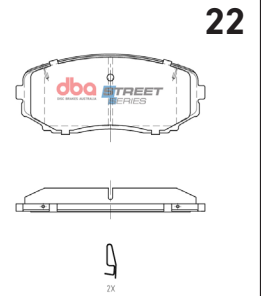

Barcode : 9316391494573

STREET
SERIES

DESCRIPTION & DIMENSIONS (mm)			
Set Contains	2 Inner Pads + 2 Outer Pads		
Pad Overall Length	155.2	Pad Overall Length	
Pad Overall Height	63	Pad Overall Height	
Pad Thickness	17.2	Pad Thickness	
Position	Front		
Year	2012 - >		

MITSUBISHI ECLIPSE CROSS 2017 - > F

Part No : DB15252SS

Barcode : 9316391494597

STREET
SERIES

DESCRIPTION & DIMENSIONS (mm)			
Set Contains	4 Pads		
Pad Overall Length	138.9	Pad Overall Length	
Pad Overall Height	57.9	Pad Overall Height	
Pad Thickness	17.5	Pad Thickness	
Position	Front		
Year	2017 ->		