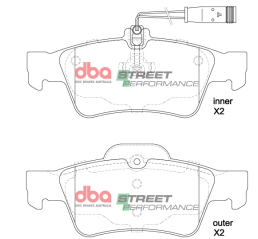

58

**MERCEDES-BENZ S350
W221 2011-2013 R**

Part No : DB1657SP

Barcode : 9316391491749

DESCRIPTION & DIMENSIONS (mm)			
Set Contains	2 Inner Pads + 2 Outer Pads		
Pad Overall Length	140.2	Pad Overall Length	141.2
Pad Overall Height	57.2	Pad Overall Height	59.4
Pad Thickness	15.5	Pad Thickness	15.5
Position	Rear		
Year	2011-2013		