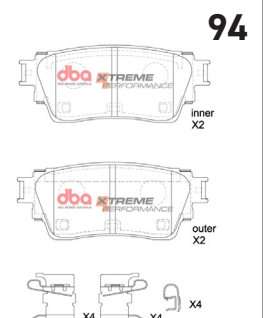

**MITSUBISHI OUTLANDER
7 SEAT 08/2021 -> R**

Part No : DB15223XP

Barcode : 9316391493033

**XTREME
PERFORMANCE**

DESCRIPTION & DIMENSIONS (mm)			
Set Contains	2 Inner Pads + 2 Outer Pads		
Pad Overall Length	103.4	Pad Overall Length	
Pad Overall Height	42.1	Pad Overall Height	
Pad Thickness	15	Pad Thickness	
Position	Rear		
Year	08/2021 ->