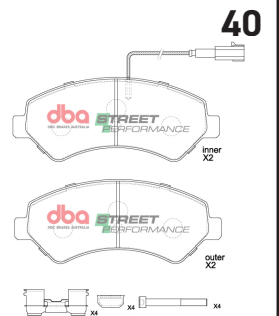

TESLA MODEL Y PERFORMANCE 2023 - > F

Part No : DB15160SP
Barcode : 9316391490148

DESCRIPTION & DIMENSIONS (mm)			
Set Contains	4 Pads		
Pad Overall Length	131.8	Pad Overall Length	
Pad Overall Height	84.4	Pad Overall Height	
Pad Thickness	15	Pad Thickness	
Position	Front		
Year	2023 - >		

FIAT DUCATO MAXI 40 2014 -> F

Part No : DB15172SP
Barcode : 9316391492920

DESCRIPTION & DIMENSIONS (mm)			
Set Contains	2 Inner Pads + 2 Outer Pads		
Pad Overall Length	169.1	Pad Overall Length	
Pad Overall Height	69.1	Pad Overall Height	
Pad Thickness	18.8	Pad Thickness	
Position	Front		
Year	2014 ->		