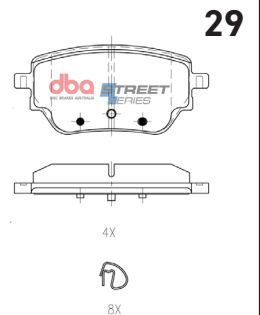

MERCEDES-BENZ AMG GLE,
GLS NON SPORT 2018 -> R

Part No : **DB15266SS**

Barcode : **9316391494917**

STREET
SERIES

DESCRIPTION & DIMENSIONS (mm)			
Set Contains	2 Inner Pads + 2 Outer Pads		
Pad Overall Length	131.9	Pad Overall Length	131.9
Pad Overall Height	70.1	Pad Overall Height	78.9
Pad Thickness	17	Pad Thickness	17
Position	Rear		
Year	2018 ->		

MERCEDES-BENZ A, B, CLA,
GLA NON SPORT 2018-> F

Part No : **DB15267SS**

Barcode : **9316391494924**

STREET
SERIES

DESCRIPTION & DIMENSIONS (mm)			
Set Contains	2 Inner Pads + 2 Outer Pads		
Pad Overall Length	133.8	Pad Overall Length	133.8
Pad Overall Height	72.2	Pad Overall Height	62.8
Pad Thickness	18	Pad Thickness	18
Position	Front		
Year	2018 ->		

INFINITY/NISSAN 1998-2014 F

Part No : **DB1698SS**

Barcode : **9316391449054**

STREET
SERIES

DESCRIPTION & DIMENSIONS (mm)			
Set Contains	LH Inner + RH Inner + 2 Outer Pads		
Pad Overall Length	159	Pad Overall Length	
Pad Overall Height	58.7	Pad Overall Height	
Pad Thickness	16.2	Pad Thickness	
Position	Front		
Year	2009->		