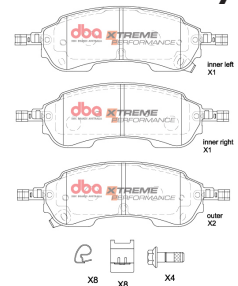

96

**FORD RANGER/ AMAROK 3.0L
V6 2022 - > R**

Part No : DB2388XP

Barcode : 9316391489111

**XTREME
PERFORMANCE**

DESCRIPTION & DIMENSIONS (mm)			
Set Contains	2 Inner Pads + 2 Outer Pads		
Pad Overall Length	147.9	Pad Overall Length	
Pad Overall Height	53.2	Pad Overall Height	
Pad Thickness	16.5	Pad Thickness	
Position	Rear		
Year	2022 - >		