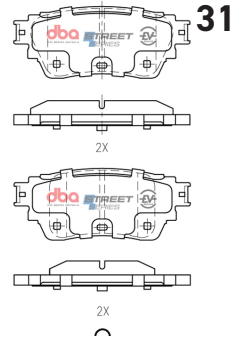

INFINITY/NISSAN 1998-2014 F

Part No : **DB1698SS**

Barcode : **9316391449054**

STREET
SERIES

DESCRIPTION & DIMENSIONS (mm)			
Set Contains	LH Inner + RH Inner + 2 Outer Pads		
Pad Overall Length	159	Pad Overall Length	
Pad Overall Height	58.7	Pad Overall Height	
Pad Thickness	16.2	Pad Thickness	
Position	Front		
Year	2009->		

**NISSAN XTRAIL E- POWER
2022 -> R**

Part No : DB15223SSEV

Barcode : 9316391494948

DESCRIPTION & DIMENSIONS (mm)			
Set Contains	2 Inner Pads + 2 Outer Pads		
Pad Overall Length	103.4	Pad Length	
Pad Overall Height	42.1	Pad Height	
Pad Thickness	15	Pad Thickness	
Position	Rear		
Year	2022 ->		

**NISSAN XTRAIL E- POWER
2022 -> F**

Part No : DB15226SSEV

Barcode : 9316391494887

DESCRIPTION & DIMENSIONS (mm)			
Set Contains	LH Inner + RH Inner + 2 Outer Pads		
Pad Overall Length	172.6	Pad Length	
Pad Overall Height	62.1	Pad Height	
Pad Thickness	16.0	Pad Thickness	
Position	Front		
Year	2022 ->		