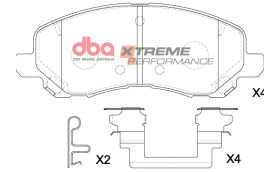

74

**MITSUBISHI ASX - XB
2010 - 2014 F**

Part No : DB1441XP

Barcode : 9316391414045

**XTREME
PERFORMANCE**

DESCRIPTION & DIMENSIONS (mm)			
Set Contains	4 Pads		
Pad Overall Length	144.9	Pad Overall Length	
Pad Overall Height	55.1	Pad Overall Height	
Pad Thickness	15.9	Pad Thickness	
Position	Front		
Year	2010 - 2014		