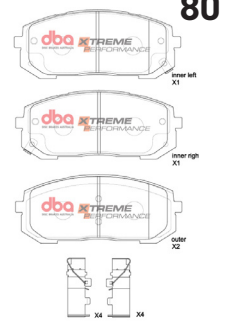

78

FIAT DUCATO 2006-2014 R

Part No : DB15173XP

Barcode : 9316391492951

**XTREME
PERFORMANCE**

DESCRIPTION & DIMENSIONS (mm)			
Set Contains	4 Pads		
Pad Overall Length	136.8	Pad Overall Length	
Pad Overall Height	48.9	Pad Overall Height	
Pad Thickness	18	Pad Thickness	
Position	Rear		
Year	2006-2014		

79

HYUNDAI TUCSON 2022 - > F

Part No : DB15177XP

Barcode : 9316391490179

DESCRIPTION & DIMENSIONS (mm)			
Set Contains	2 Inner Pads + 2 Outer Pads		
Pad Overall Length	145.5	Pad Overall Length	
Pad Overall Height	60.2	Pad Overall Height	
Pad Thickness	17	Pad Thickness	
Position	Front		
Year	2022 - >		

80

BMW 420I 2023 - > R

Part No : DB15191XP

Barcode : 9316391490124

DESCRIPTION & DIMENSIONS (mm)			
Set Contains	2 Inner Pads + 2 Outer Pads		
Pad Overall Length	98.5	Pad Overall Length	98.5
Pad Overall Height	44.3	Pad Overall Height	49.6
Pad Thickness	15.9	Pad Thickness	15.9
Position	Rear		
Year	2023 - >		