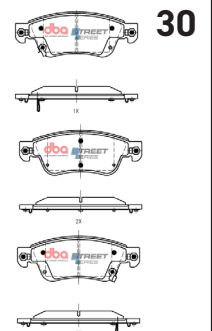

MERCEDES-BENZ A, B, CLA,
GLA NON SPORT 2018-> F

Part No : **DB15267SS**

Barcode : **9316391494924**

STREET
SERIES

DESCRIPTION & DIMENSIONS (mm)			
Set Contains	2 Inner Pads + 2 Outer Pads		
Pad Overall Length	133.8	Pad Overall Length	133.8
Pad Overall Height	72.2	Pad Overall Height	62.8
Pad Thickness	18	Pad Thickness	18
Position	Front		
Year	2018 ->		

MERCEDES-BENZ A, B, CLA,
GLA NON SPORT 2018-> R

Part No : **DB15269SS**

Barcode : **9316391494931**

STREET
SERIES

DESCRIPTION & DIMENSIONS (mm)			
Set Contains	4 Pads		
Pad Overall Length	106	Pad Overall Length	
Pad Overall Height	48	Pad Overall Height	
Pad Thickness	17.3	Pad Thickness	
Position	Rear		
Year	2018 ->		

INFINITY/NISSAN 1998-2014 F

Part No : **DB1698SS**

Barcode : **9316391449054**

STREET
SERIES

DESCRIPTION & DIMENSIONS (mm)			
Set Contains	LH Inner + RH Inner + 2 Outer Pads		
Pad Overall Length	159	Pad Overall Length	
Pad Overall Height	58.7	Pad Overall Height	
Pad Thickness	16.2	Pad Thickness	
Position	Front		
Year	2009->		

**NISSAN XTRAIL E- POWER
2022 -> R**

Part No : DB15223SSEV

Barcode : 9316391494948

DESCRIPTION & DIMENSIONS (mm)			
Set Contains	2 Inner Pads + 2 Outer Pads		
Pad Overall Length	103.4	Pad Length	
Pad Overall Height	42.1	Pad Height	
Pad Thickness	15	Pad Thickness	
Position	Rear		
Year	2022 ->		