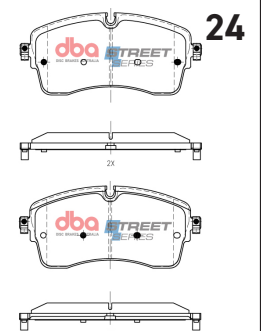

Barcode : 9316391494573

STREET
SERIES

DESCRIPTION & DIMENSIONS (mm)			
Set Contains	2 Inner Pads + 2 Outer Pads		
Pad Overall Length	155.2	Pad Overall Length	
Pad Overall Height	63	Pad Overall Height	
Pad Thickness	17.2	Pad Thickness	
Position	Front		
Year	2012 - >		

MITSUBISHI ECLIPSE CROSS 2017 - > F

Part No : DB15252SS

Barcode : 9316391494597

STREET
SERIES

DESCRIPTION & DIMENSIONS (mm)			
Set Contains	4 Pads		
Pad Overall Length	138.9	Pad Overall Length	
Pad Overall Height	57.9	Pad Overall Height	
Pad Thickness	17.5	Pad Thickness	
Position	Front		
Year	2017 ->		

MITSUBISHI ECLIPSE CROSS 2017 - > R

Part No : DB15254SS

Barcode : 9316391494627

STREET
SERIES

DESCRIPTION & DIMENSIONS (mm)			
Set Contains	LH Inner + RH Inner + 2 Outer Pads		
Pad Overall Length	96.9	Pad Overall Length	
Pad Overall Height	42.7	Pad Overall Height	
Pad Thickness	14.5	Pad Thickness	
Position	Rear		
Year	2017 - >		

JAGUAR E-PACE (18 INCH WHEELS) 2017 -> F

Part No : DB15257SS

Barcode : 9316391494641

STREET
SERIES

DESCRIPTION & DIMENSIONS (mm)			
Set Contains	2 Inner Pads + 2 Outer Pads		
Pad Overall Length	175	Pad Overall Length	
Pad Overall Height	78.8	Pad Overall Height	
Pad Thickness	17	Pad Thickness	
Position	Front		
Year	2017 - >		