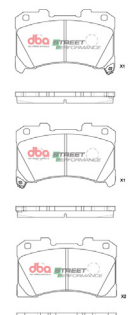

34

**VW CRAFTER SY 1LA -
2016 -> F**

Part No : **DB15080SP**
Barcode : **9316391490933**

DESCRIPTION & DIMENSIONS (mm)			
Set Contains	4 Pads		
Pad Overall Length	177.6	Pad Overall Length	
Pad Overall Height	70.8	Pad Overall Height	
Pad Thickness	20	Pad Thickness	
Position	Front		
Year	2016 ->		

35

**BMW 420I PERFORMANCE
2023 -> R**

Part No : **DB15189SP**
Barcode : **9316391496799**

DESCRIPTION & DIMENSIONS (mm)			
Set Contains	2 Inner Pads + 2 Outer Pads		
Pad Overall Length	110.50	Pad Overall Length	110.5
Pad Overall Height	73.2	Pad Overall Height	66
Pad Thickness	16	Pad Thickness	16
Position	Rear		
Year	2023 ->		

36

TOYOTA YARIS GR 2020 -> F

Part No : **DB15147SP**
Barcode : **9316391488510**

DESCRIPTION & DIMENSIONS (mm)			
Set Contains	LH Inner + RH Inner + 2 Outer Pads		
Pad Overall Length	133.50	Pad Overall Length	133.50
Pad Overall Height	85.5	Pad Overall Height	79.60
Pad Thickness	14.7	Pad Thickness	14.7
Position	Front		
Year	2020 ->		