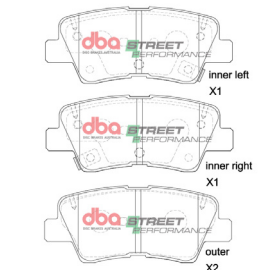

61

**HYUNDAI/KIA RIO/I30/I40 /
2005->, KONA N LINE/ PREM
2020-21 R**

Part No : DB2076SP

Barcode : 9316391489173

DESCRIPTION & DIMENSIONS (mm)			
Set Contains	LH Inner + RH Inner + 2 Outer Pads		
Pad Overall Length	99.8	Pad Overall Length	
Pad Overall Height	41.1	Pad Overall Height	
Pad Thickness	14.7	Pad Thickness	
Position	Rear		
Year	2020-21		