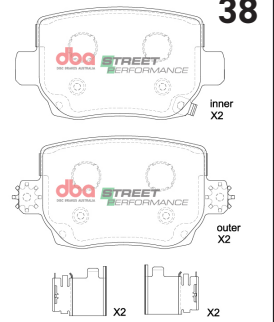

36

TOYOTA YARIS GR 2020 -> F

Part No : **DB15147SP**
Barcode : **9316391488510**

DESCRIPTION & DIMENSIONS (mm)			
Set Contains	LH Inner + RH Inner + 2 Outer Pads		
Pad Overall Length	133.50	Pad Overall Length	133.50
Pad Overall Height	85.5	Pad Overall Height	79.60
Pad Thickness	14.7	Pad Thickness	14.7
Position	Front		
Year	2020 ->		

37

TESLA MODEL Y PERFORMANCE 2023 - > R

Part No : DB15161SP
Barcode : 9316391491619

DESCRIPTION & DIMENSIONS (mm)			
Set Contains	2 Inner Pads + 2 Outer Pads		
Pad Overall Length	112.6	Pad Overall Length	
Pad Overall Height	60.7	Pad Overall Height	
Pad Thickness	15.6	Pad Thickness	
Position	Rear		
Year	2023 - >		