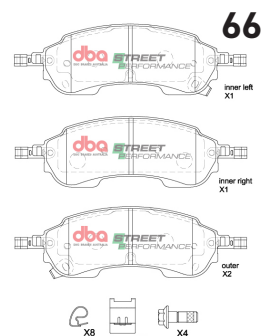

**MITSUBISHI ASX - XB
2010 - 2014 R**

Part No : DB2294SP

Barcode : 9316391493088

**STREET
PERFORMANCE**

DESCRIPTION & DIMENSIONS (mm)			
Set Contains	LH Inner + RH Inner + 2 Outer Pads		
Pad Overall Length	101.3	Pad Overall Length	
Pad Overall Height	44.6	Pad Overall Height	
Pad Thickness	14.3	Pad Thickness	
Position	Rear		
Year	2010 - 2014		

**BMW 420I NON MSPORT
2023 - > F**

Part No : DB2377SP

Barcode : 9316391490094

**STREET
PERFORMANCE**

DESCRIPTION & DIMENSIONS (mm)			
Set Contains	2 Inner Pads + 2 Outer Pads		
Pad Overall Length	129.0	Pad Overall Length	129.0
Pad Overall Height	75.0-1	Pad Overall Height	70.0-0
Pad Thickness	17.5	Pad Thickness	17.5
Position	Front		
Year	2023 - >		

**FORD RANGER/
AMAROK 3.0L V6 2022- > R**

Part No : DB2388SP

Barcode : 9316391489104

**STREET
PERFORMANCE**

DESCRIPTION & DIMENSIONS (mm)			
Set Contains	LH Inner + RH Inner + 2 Outer Pads		
Pad Overall Length	147.9	Pad Overall Length	
Pad Overall Height	53.2	Pad Overall Height	
Pad Thickness	16.5	Pad Thickness	
Position	Rear		
Year	2022- >		