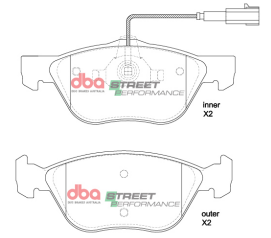

59

**ALFA GTV V6 SPIDER
1998 - 2006 F**

Part No : DB2037SP

Barcode : 9316391493064

DESCRIPTION & DIMENSIONS (mm)			
Set Contains	2 Inner Pads + 2 Outer Pads		
Pad Overall Length	155.2	Pad Overall Length	156.6
Pad Overall Height	61.7	Pad Overall Height	59
Pad Thickness	18.5	Pad Thickness	18.5
Position	Front		
Year	1998 - 2006		