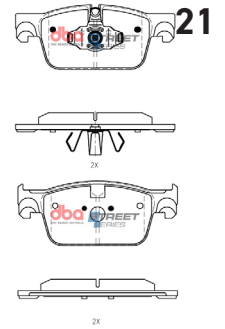

Suitable for use with

Patrol GU Y61 3.0L Turbo Diesel 4WD 8/2007 - 12/12

DESCRIPTION	DIMENSIONS (mm)
Bore Size	25.40 (1")
Port Size 1	10 x 1 Inv
Port Size 2	
Location	Rear

VOLVO XC60 MHEV 2021 -> F

Part No : DB15250SS

Barcode : 9316391494573

STREET
SERIES

DESCRIPTION & DIMENSIONS (mm)			
Set Contains	2 Inner Pads + 2 Outer Pads		
Pad Overall Length	155.2	Pad Overall Length	
Pad Overall Height	63	Pad Overall Height	
Pad Thickness	17.2	Pad Thickness	
Position	Front		
Year	2012 - >		

MITSUBISHI ECLIPSE CROSS 2017 - > F

Part No : DB15252SS

Barcode : 9316391494597

STREET
SERIES

DESCRIPTION & DIMENSIONS (mm)			
Set Contains	4 Pads		
Pad Overall Length	138.9	Pad Overall Length	
Pad Overall Height	57.9	Pad Overall Height	
Pad Thickness	17.5	Pad Thickness	
Position	Front		
Year	2017 ->		

MITSUBISHI ECLIPSE CROSS 2017 - > R

Part No : DB15254SS

Barcode : 9316391494627

STREET
SERIES

DESCRIPTION & DIMENSIONS (mm)			
Set Contains	LH Inner + RH Inner + 2 Outer Pads		
Pad Overall Length	96.9	Pad Overall Length	
Pad Overall Height	42.7	Pad Overall Height	
Pad Thickness	14.5	Pad Thickness	
Position	Rear		
Year	2017 - >		