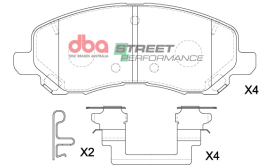

DESCRIPTION & DIMENSIONS (mm)			
Set Contains	4 Pads		
Pad Overall Length	144.9	Pad Overall Length	
Pad Overall Height	55.1	Pad Overall Height	
Pad Thickness	15.9	Pad Thickness	
Position	Front		
Year	2010 - 2014