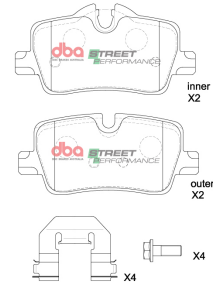

BMW 420I 2023 - > R

Part No : DB15191SP

Barcode : 9316391490131

DESCRIPTION & DIMENSIONS (mm)			
Set Contains	2 Inner Pads + 2 Outer Pads		
Pad Overall Length	98.5	Pad Overall Length	98.5
Pad Overall Height	44.3	Pad Overall Height	49.6
Pad Thickness	15.9	Pad Thickness	15.9
Position	Rear		
Year	2023 - >		

43