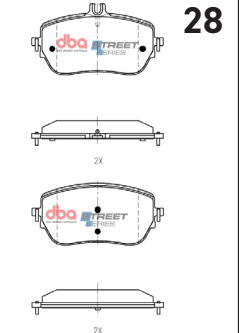

JAGUAR E-PACE (18 INCH WHEELS) 2017 -> F

Part No : DB15257SS

Barcode : 9316391494641

STREET
SERIES

DESCRIPTION & DIMENSIONS (mm)			
Set Contains	2 Inner Pads + 2 Outer Pads		
Pad Overall Length	175	Pad Overall Length	
Pad Overall Height	78.8	Pad Overall Height	
Pad Thickness	17	Pad Thickness	
Position	Front		
Year	2017 - >		

MERCEDES-BENZ AMG GLE,
GLS NON SPORT 2018 -> R

Part No : **DB15266SS**

Barcode : **9316391494917**

STREET
SERIES

DESCRIPTION & DIMENSIONS (mm)			
Set Contains	2 Inner Pads + 2 Outer Pads		
Pad Overall Length	131.9	Pad Overall Length	131.9
Pad Overall Height	70.1	Pad Overall Height	78.9
Pad Thickness	17	Pad Thickness	17
Position	Rear		
Year	2018 ->		

MERCEDES-BENZ A, B, CLA,
GLA NON SPORT 2018-> F

Part No : **DB15267SS**

Barcode : **9316391494924**

STREET
SERIES

DESCRIPTION & DIMENSIONS (mm)			
Set Contains	2 Inner Pads + 2 Outer Pads		
Pad Overall Length	133.8	Pad Overall Length	133.8
Pad Overall Height	72.2	Pad Overall Height	62.8
Pad Thickness	18	Pad Thickness	18
Position	Front		
Year	2018 ->		