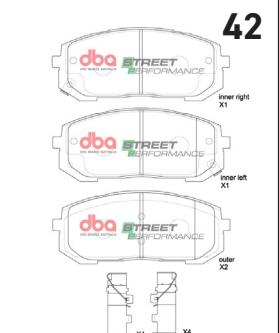

HYUNDAI TUCSON 2022- > F

Part No : DB15177SP
Barcode : 9316391489555

DESCRIPTION & DIMENSIONS (mm)			
Set Contains	LH Inner + RH Inner + 2 Outer Pads		
Pad Overall Length	145.50	Pad Overall Length	
Pad Overall Height	60.2	Pad Overall Height	
Pad Thickness	17	Pad Thickness	
Position	Front		
Year	2022- >