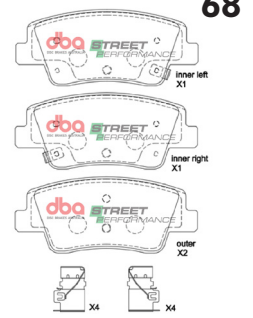

**FORD RANGER/
AMAROK 3.0L V6 2022- > R**

Part No : DB2388SP

Barcode : 9316391489104

**STREET
PERFORMANCE**

DESCRIPTION & DIMENSIONS (mm)			
Set Contains	LH Inner + RH Inner + 2 Outer Pads		
Pad Overall Length	147.9	Pad Overall Length	
Pad Overall Height	53.2	Pad Overall Height	
Pad Thickness	16.5	Pad Thickness	
Position	Rear		
Year	2022- >		

**HYUNDAI IONIQ 5/
KIA EV6 2022 - > F**

Part No : DB2647SP

Barcode : 9316391489883

**STREET
PERFORMANCE**

DESCRIPTION & DIMENSIONS (mm)			
Set Contains	LH Inner + RH Inner + 2 Outer Pads		
Pad Overall Length	145.5	Pad Overall Length	
Pad Overall Height	64.4	Pad Overall Height	
Pad Thickness	16.9	Pad Thickness	
Position	Front		
Year	2022 - >		

HYUNDAI IONIQ 5 2022 - > R

Part No : **DB2648SP**
Barcode : **9316391489982**

DESCRIPTION & DIMENSIONS (mm)			
Set Contains	LH Inner + RH Inner + 2 Outer Pads		
Pad Overall Length	123.50	Pad Overall Length	
Pad Overall Height	51.50	Pad Overall Height	
Pad Thickness	14.90	Pad Thickness	
Position	Rear		
Year	2022- >		