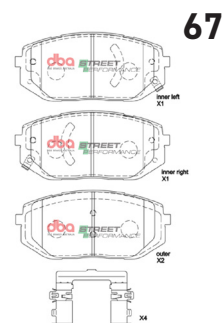

**BMW 420I NON MSPORT
2023 - > F**

Part No : DB2377SP

Barcode : 9316391490094

**STREET
PERFORMANCE**

DESCRIPTION & DIMENSIONS (mm)			
Set Contains	2 Inner Pads + 2 Outer Pads		
Pad Overall Length	129.0	Pad Overall Length	129.0
Pad Overall Height	75.0-1	Pad Overall Height	70.0-0
Pad Thickness	17.5	Pad Thickness	17.5
Position	Front		
Year	2023 - >		

**FORD RANGER/
AMAROK 3.0L V6 2022- > R**

Part No : DB2388SP

Barcode : 9316391489104

**STREET
PERFORMANCE**

DESCRIPTION & DIMENSIONS (mm)			
Set Contains	LH Inner + RH Inner + 2 Outer Pads		
Pad Overall Length	147.9	Pad Overall Length	
Pad Overall Height	53.2	Pad Overall Height	
Pad Thickness	16.5	Pad Thickness	
Position	Rear		
Year	2022- >		

**HYUNDAI IONIQ 5/
KIA EV6 2022 - > F**

Part No : DB2647SP

Barcode : 9316391489883

**STREET
PERFORMANCE**

DESCRIPTION & DIMENSIONS (mm)			
Set Contains	LH Inner + RH Inner + 2 Outer Pads		
Pad Overall Length	145.5	Pad Overall Length	
Pad Overall Height	64.4	Pad Overall Height	
Pad Thickness	16.9	Pad Thickness	
Position	Front		
Year	2022 - >		