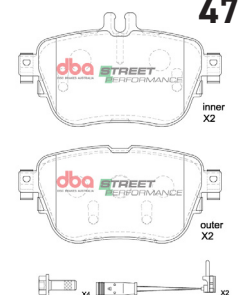

46

MERCEDES E300 2020 -2021 R

Part No : DB15197SP

Barcode : 9316391490919

DESCRIPTION & DIMENSIONS (mm)			
Set Contains	2 Inner Pads + 2 Outer Pads		
Pad Overall Length	114	Pad Overall Length	114
Pad Overall Height	56	Pad Overall Height	65
Pad Thickness	18	Pad Thickness	18
Position	Rear		
Year	2020 -2021		

47

**VW CRAFTER SY 1LB -
2016 -> F**

Part No : DB15198SP
Barcode : 9316391490957

STREET
PERFORMANCE

DESCRIPTION & DIMENSIONS (mm)			
Set Contains	4 Pads		
Pad Overall Length	177.4	Pad Overall Length	
Pad Overall Height	74.5	Pad Overall Height	
Pad Thickness	19	Pad Thickness	
Position	Front		
Year	2016 ->		