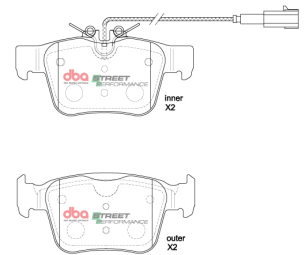

**MASERATI GIBLI & GIBLI -S
(DUAL CAST) 08.2013 - R**

Part No : DB8864SP

Barcode: 9316391489647

DESCRIPTION & DIMENSIONS (mm)			
<i>Set Contains</i>	2 Inner Pads + 2 Outer Pads		
<i>Pad Overall Length</i>	122.80	<i>Pad Overall Length</i>	122.80
<i>Pad Overall Height</i>	59.30	<i>Pad Overall Height</i>	55.80
<i>Pad Thickness</i>	15	<i>Pad Thickness</i>	15
<i>Position</i>	Rear		
<i>Year</i>	08.2013 - >		

74