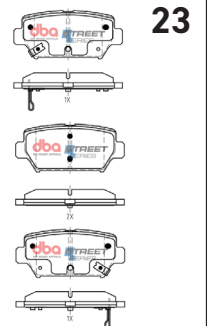

MITSUBISHI ECLIPSE CROSS 2017 - > F

Part No : DB15252SS

Barcode : 9316391494597

STREET
SERIES

DESCRIPTION & DIMENSIONS (mm)			
Set Contains	4 Pads		
Pad Overall Length	138.9	Pad Overall Length	
Pad Overall Height	57.9	Pad Overall Height	
Pad Thickness	17.5	Pad Thickness	
Position	Front		
Year	2017 ->		

MITSUBISHI ECLIPSE CROSS 2017 - > R

Part No : DB15254SS

Barcode : 9316391494627

STREET
SERIES

DESCRIPTION & DIMENSIONS (mm)			
Set Contains	LH Inner + RH Inner + 2 Outer Pads		
Pad Overall Length	96.9	Pad Overall Length	
Pad Overall Height	42.7	Pad Overall Height	
Pad Thickness	14.5	Pad Thickness	
Position	Rear		
Year	2017 - >		