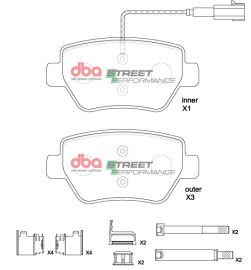

**MASERATI GIBLI & GIBLI -S
(NON DUAL CAST) 08.2013 - F**

Part No : **DB8861SP**
Barcode : **9316391489623**

DESCRIPTION & DIMENSIONS (mm)			
Set Contains	1 Inner Pads +3 Outer Pads		
Pad Overall Length	131.80	Pad Overall Length	131.80
Pad Overall Height	77.30	Pad Overall Height	77.30
Pad Thickness	15.20	Pad Thickness	15.20
Position	Front		
Year	08.2013 - >		

**MASERATI GIBLI & GIBLI -S
(NON DUAL CAST) 08.2013 - R**

Part No : DB8863SP

Barcode: 9316391489661

DESCRIPTION & DIMENSIONS (mm)			
<i>Set Contains</i>	1 Inner Pads +3 Outer Pads		
<i>Pad Overall Length</i>	118.60	<i>Pad Overall Length</i>	118.60
<i>Pad Overall Height</i>	57.90	<i>Pad Overall Height</i>	57.90
<i>Pad Thickness</i>	17.3	<i>Pad Thickness</i>	17.3
<i>Position</i>	Rear		
<i>Year</i>	08.2013 - >		

73

**MASERATI GIBLI & GIBLI -S
(DUAL CAST) 08.2013 - R**

Part No : DB8864SP

Barcode: 9316391489647

DESCRIPTION & DIMENSIONS (mm)			
<i>Set Contains</i>	2 Inner Pads + 2 Outer Pads		
<i>Pad Overall Length</i>	122.80	<i>Pad Overall Length</i>	122.80
<i>Pad Overall Height</i>	59.30	<i>Pad Overall Height</i>	55.80
<i>Pad Thickness</i>	15	<i>Pad Thickness</i>	15
<i>Position</i>	Rear		
<i>Year</i>	08.2013 - >		