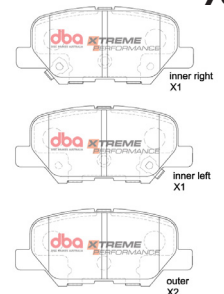

95

**MITSUBISHI ASX -
XB 2010 - 2014 R**

Part No : DB2294XP

Barcode : 9316391493095

**XTREME
PERFORMANCE**

DESCRIPTION & DIMENSIONS (mm)			
Set Contains	LH Inner + RH Inner + 2 Outer Pads		
Pad Overall Length	101.3	Pad Overall Length	
Pad Overall Height	44.6	Pad Overall Height	
Pad Thickness	14.3	Pad Thickness	
Position	Rear		
Year	2010 - 2014		