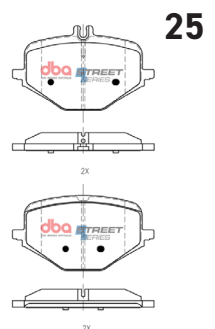

AUDI A6, A7, A8 1LF, 1LL 2015- 2019 F

Part No : DB15262SS

Barcode : 9316391494894

STREET
SERIES

DESCRIPTION & DIMENSIONS (mm)			
Set Contains	2 Inner Pads + 2 Outer Pads		
Pad Overall Length	193	Pad Overall Length	193
Pad Overall Height	73.5	Pad Overall Height	70.8
Pad Thickness	20	Pad Thickness	20
Position	Front		
Year	2015- 2019