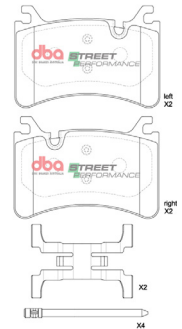

52

FIAT DUCATO 2006-2014 F

Part No : DB15212SP
Barcode : 9316391492982

DESCRIPTION & DIMENSIONS (mm)			
Set Contains	2 Inner Pads + 2 Outer Pads		
Pad Overall Length	169	Pad Overall Length	
Pad Overall Height	61.5	Pad Overall Height	
Pad Thickness	18.5	Pad Thickness	
Position	Front		
Year	2006-2014		

53

**ALFA ROMEO STELVIO/
GIULIA QUADRIFOGLIO (CERAMIC)
2015 - > R**

Part No : DB15215SP
Barcode : 9316391491756

DESCRIPTION & DIMENSIONS (mm)			
Set Contains	LH Inner + RH Inner + 2 Outer Pads		
Pad Overall Length	120	Pad Overall Length	
Pad Overall Height	84.5	Pad Overall Height	
Pad Thickness	15	Pad Thickness	
Position	Rear		
Year	2015 - >		

54

**ALFA ROMEO STELVIO/
GIULIA QUADRIFOGLIO (CERAMIC)
2015 - > F**

Part No : DB15216SP
Barcode : 9316391491770

DESCRIPTION & DIMENSIONS (mm)			
Set Contains	4 Pads		
Pad Overall Length	189.7	Pad Overall Length	
Pad Overall Height	97.4	Pad Overall Height	
Pad Thickness	15.3	Pad Thickness	
Position	Front		
Year	2015 - >		