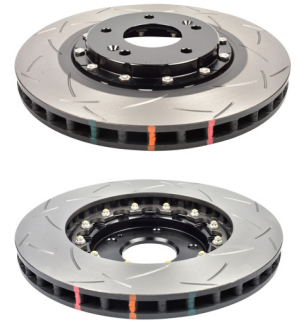

**HYUNDAI I20 "N" & I40 & NEXO "HYDROGEN" & SONATA
KIA OPTIMA**

Part No : **DBA52472BLKS**

Barcode : **9316391474445**

Also Available in: **XD**

Series: BC3 & VF & Nexo "Electric Hydrogen" & LF // TF & JF

DESCRIPTION & DIMENSIONS (mm)

Surface Design	T3
Vent Design	Vented
Diameter	320
Height	47
Thickness	28
Min/Max Thickness	26.4
Centre Hole	69
No. Bolts	5
Position	Front
Year Manufactured	2012-on // 2011-10/2020

5000SERIES

4

**HYUNDAI I20 "N" & I40 & NEXO "HYDROGEN" & SONATA
KIA OPTIMA**

Part No : **DBA52472BLKXD**

Barcode : **9316391474452**

Also Available in: **T3**

Series: BC3 & VF & Nexo "Electric Hydrogen" & LF // TF & JF

DESCRIPTION & DIMENSIONS (mm)

Surface Design	XD
Vent Design	Vented
Diameter	320
Height	47
Thickness	28
Min/Max Thickness	26.4
Centre Hole	69
No. Bolts	5
Position	Front
Year Manufactured	2012-on // 2011-10/2020

5000SERIES

5