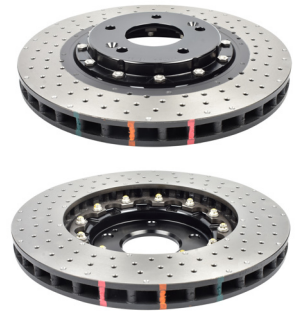

**DESCRIPTION & DIMENSIONS (mm)**

|                   |                            |
|-------------------|----------------------------|
| Surface Design    | XD                         |
| Vent Design       | Vented                     |
| Diameter          | 320                        |
| Height            | 47                         |
| Thickness         | 28                         |
| Min/Max Thickness | 26.4                       |
| Centre Hole       | 69                         |
| No. Bolts         | 5                          |
| Position          | Front                      |
| Year Manufactured | 2012-on //<br>2011-10/2020 |