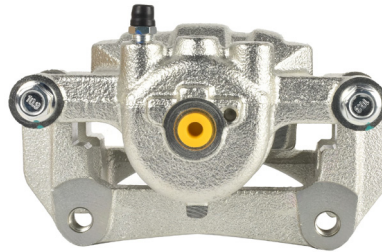

STREET
SERIES

FORD

25

Part No: DBAC1462
Left Hand Caliper
Barcode: 9316391488855

Part No: DBAC1463
Right Hand Caliper
Barcode: 9316391488862

DESCRIPTION	DIMENSIONS (mm)
Caliper Type	Floating
No Piston	1
Piston Diameter mm	54.0
Disc Pad	DB1941
Disc Rotor	DBA2162E
Front/Rear	Front
Sensor	
HB Shoe	

Suitable for use with

Fiesta WS 1.4L Petrol FWD
Fiesta WS 1.6L Petrol FWD
Fiesta WS 1.6L Turbo Diesel FWD

7/2008 - 12/12
7/2008 - 9/12
7/2008 - 6/11

STREET
SERIES

HOLDEN

26

Part No: DBAC1464
Left Hand Caliper
Barcode: 9316391488930