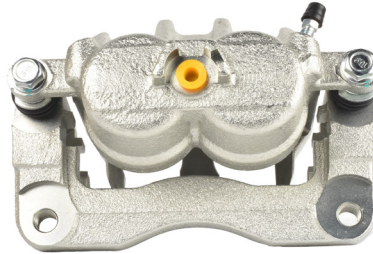

STREET
SERIES

SUBARU

7

Part No: DBAC1428
Left Hand Caliper
Barcode: 9316391487896

Part No: DBAC1429
Right Hand Caliper
Barcode: 9316391487902

DESCRIPTION	DIMENSIONS (mm)
Caliper Type	Floating
No Piston	2
Piston Diameter mm	43.0
Disc Pad	DB1342
Disc Rotor	DBA648E
Front/Rear	Front
Sensor	
HB Shoe	

Suitable for use with

Forester SF 2.0L Petrol AWD
Forester SF 2.0L Petrol Turbo AWD

8/1998 - 7/02
9/1998 - 7/02

SUBARU

8

Part No: DBAC1430
Left Hand Caliper
Barcode: 9316391487919

Part No: DBAC1431
Right Hand Caliper
Barcode: 9316391487926