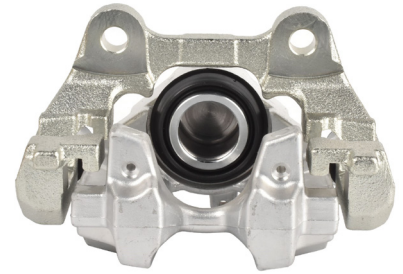

Suitable for use with

Escape	ZG 2.0L Petrol Turbo AWD	10/2016 - 4/20
Focus	LW 2.0L Petrol Turbo FWD	10/2012 - 6/14
Kuga	TF 1.6L Petrol Turbo AWD	11/2012 - 1/15

STREET
SERIES

MERCEDES BENZ

29

Part No: DBAC1470
Left Hand Caliper
Barcode: 9316391489791

Part No: DBAC1471
Right Hand Caliper
Barcode: 9316391489807

DESCRIPTION	DIMENSIONS (mm)
Caliper Type	Floating
No Piston	1
Piston Diameter mm	40.0
Disc Pad	DB2182
Disc Rotor	DBA2683E
Front/Rear	Rear
Sensor	DBAWS1109
HB Shoe	DBAS2041

7/2011 - 12/16
 7/2011 - 9/15
 6/2011 - 7/14
 6/2011 - 7/14
 6/2013 - 10/17
 6/2013 - 6/17

STREET
SERIES

TOYOTA

30

Part No: DBAC1472
Left Hand Caliper
Barcode: 9316391489814

Part No: DBAC1473
Right Hand Caliper
Barcode: 9316391489821