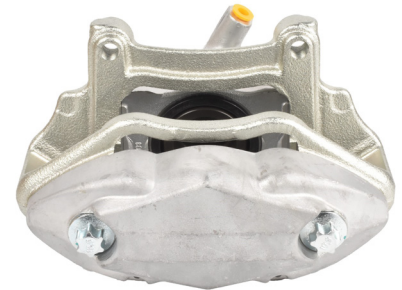

REVVING UP FOR A **BATHURST TRIUMPH!**

Disc Brakes Australia -
Exclusive Brake Partner of
Tickford Racing

FOR MORE INFO VISIT
DBA.COM.AU

MERCEDES BENZ

1

Part No: DBAC1412
Left Hand Caliper
Barcode: 9316391487629

Part No: DBAC1413
Right Hand Caliper
Barcode: 9316391487636

DESCRIPTION	DIMENSIONS (mm)
Caliper Type	Fixed
No Piston	2
Piston Diameter mm	57.0
Disc Pad	DB2235
Disc Rotor	DBA2694E
Front/Rear	Front
Sensor	DBAWS1109
HB Shoe	

STREET
SERIES

MERCEDES BENZ

2

Part No: DBAC1414
Left Hand Caliper
Barcode: 9316391487643

Part No: DBAC1415
Right Hand Caliper
Barcode: 9316391487650

DESCRIPTION	DIMENSIONS (mm)
Caliper Type	Floating
No Piston	2
Piston Diameter mm	36.0
Disc Pad	DB1428
Disc Rotor	DBA287
Front/Rear	Rear
Sensor	DBAWS1109
HB Shoe	DBAS1723