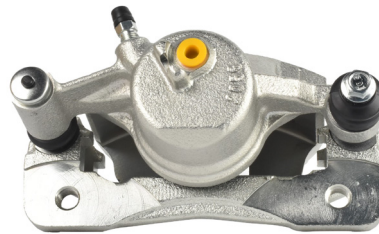

Suitable for use with

Dualis J10 2.0L Petrol AWD 12/2007 - 1/16
 Dualis J10 2.0L Petrol FWD 1/2010 - 1/16
 Koleos H45 2.5L Petrol FWD 9/2008 - 8/16

HONDA

13

Part No: DBAC1438
Left Hand Caliper
Barcode: 9316391488275

Part No: DBAC1439
Right Hand Caliper
Barcode: 9316391488282

DESCRIPTION	DIMENSIONS (mm)
Caliper Type	Floating
No Piston	1
Piston Diameter mm	51.0
Disc Pad	DB390
Disc Rotor	DBA473
Front/Rear	Front
Sensor	
HB Shoe	

Suitable for use with

Civic EK 1.6L Petrol FWD

10/1995 - 9/00

TOYOTA

14

Part No: DBAC1442
Left Hand Caliper
Barcode: 9316391488381

Part No: DBAC1443
Right Hand Caliper
Barcode: 9316391488398

DESCRIPTION	DIMENSIONS (mm)
Caliper Type	Floating
No Piston	1
Piston Diameter mm	34.0
Disc Pad	DB1429
Disc Rotor	DBA563
Front/Rear	Rear
Sensor	
HB Shoe	DBAS1931

Suitable for use with

Celica ZZT231 1.8L Petrol FWD

8/2002 - 8/05

TOYOTA

15

Part No: DBAC1442
Left Hand Caliper
Barcode: 9316391488381

Part No: DBAC1443
Right Hand Caliper
Barcode: 9316391488398

DESCRIPTION	DIMENSIONS (mm)
Caliper Type	Floating
No Piston	1
Piston Diameter mm	34.0
Disc Pad	DB1429
Disc Rotor	DBA713
Front/Rear	Rear
Sensor	
HB Shoe	DBAS1931