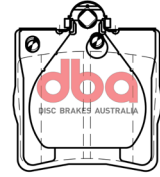

Part No: DBAC1415
Right Hand Caliper
Barcode: 9316391487650

DESCRIPTION	DIMENSIONS (mm)
Caliper Type	Floating
No Piston	2
Piston Diameter mm	36.0
Disc Pad	DB1428
Disc Rotor	DBA287
Front/Rear	Rear
Sensor	
HB Shoe	DBAS1723