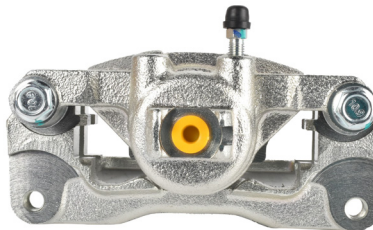

Suitable for use with

Forester SF 2.0L Petrol AWD
Forester SF 2.0L Petrol Turbo AWD

8/1998 - 7/02
9/1998 - 7/02