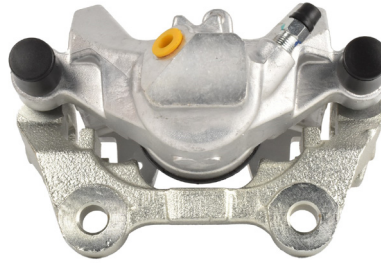

Suitable for use with

Escape	ZG 2.0L Petrol Turbo AWD	10/2016 - 4/20
Focus	LW 2.0L Petrol Turbo FWD	10/2012 - 6/14
Kuga	TF 1.6L Petrol Turbo AWD	11/2012 - 1/15

STREET
SERIES

MERCEDES BENZ

29

Part No: DBAC1470
Left Hand Caliper
Barcode: 9316391489791

Part No: DBAC1471
Right Hand Caliper
Barcode: 9316391489807

DESCRIPTION	DIMENSIONS (mm)
Caliper Type	Floating
No Piston	1
Piston Diameter mm	40.0
Disc Pad	DB2182
Disc Rotor	DBA2683E
Front/Rear	Rear
Sensor	DBAWS1109
HB Shoe	DBAS2041

7/2011 - 12/16
 7/2011 - 9/15
 6/2011 - 7/14
 6/2011 - 7/14
 6/2013 - 10/17
 6/2013 - 6/17

STREET
SERIES

TOYOTA

30

Part No: DBAC1472
Left Hand Caliper
Barcode: 9316391489814

Part No: DBAC1473
Right Hand Caliper
Barcode: 9316391489821