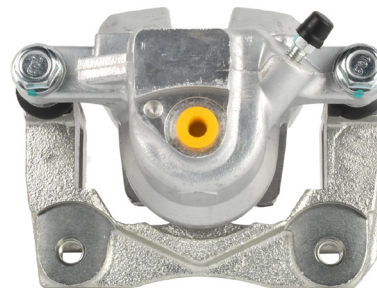

TOYOTA

32

Part No: DBAC1476
Left Hand Caliper
Barcode: 9316391489852

Part No: DBAC1477
Right Hand Caliper
Barcode: 9316391489869

DESCRIPTION	DIMENSIONS (mm)
Caliper Type	Floating
No Piston	1
Piston Diameter mm	38.0
Disc Pad	DB1832
Disc Rotor	DBA2713
Front/Rear	Rear
Sensor	
HB Shoe	DBAS1751

Suitable for use with

Camry AHV40 2.4L Petrol/Electric FWD

1/2010 - 9/11