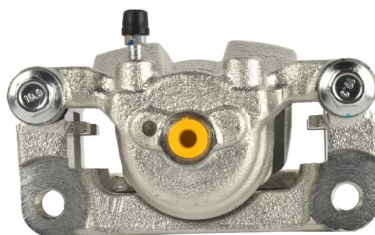

Suitable for use with

Grand Vitara JB424 2.4L Petrol 4WD

8/2008 - 1/19