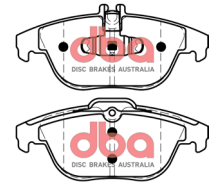

MERCEDES BENZ

29

Part No: DBAC1470
Left Hand Caliper
Barcode: 9316391489791

Part No: DBAC1471
Right Hand Caliper
Barcode: 9316391489807

DESCRIPTION	DIMENSIONS (mm)
Caliper Type	Floating
No Piston	1
Piston Diameter mm	40.0
Disc Pad	DB2182
Disc Rotor	DBA2683E
Front/Rear	Rear
Sensor	DBAWS1109
HB Shoe	DBAS2041