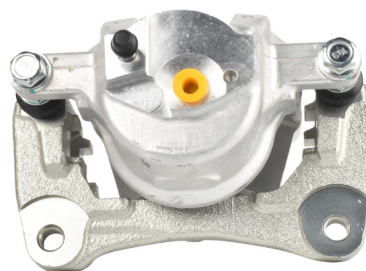

Suitable for use with

Prius NHW20 1.5L Petrol/Electric FWD

11/2005 - 2/09