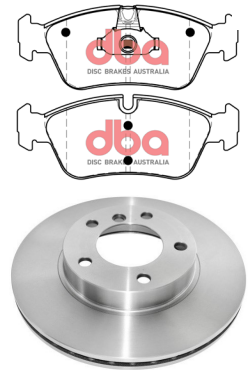

DESCRIPTION	DIMENSIONS (mm)
Caliper Type	Floating
No Piston	1
Piston Diameter mm	38.0
Disc Pad	DB1379
Disc Rotor	DBA644
Front/Rear	Rear
Sensor	
HB Shoe	DBAS1846

Suitable for use with

Forester SF 2.0L Petrol AWD
Forester SF 2.0L Petrol Turbo AWD

8/1998 - 7/02
9/1998 - 7/02

BMW

9

Part No: DBAC1432
Left Hand Caliper
Barcode: 9316391487933

Part No: DBAC1433
Right Hand Caliper
Barcode: 9316391487940

DESCRIPTION	DIMENSIONS (mm)
Caliper Type	Floating
No Piston	1
Piston Diameter mm	54.0
Disc Pad	DB1414
Disc Rotor	DBA979
Front/Rear	Front
Sensor	DBAWS1000
HB Shoe	

STREET
SERIES

BMW

10

Part No: DBAC1432
Left Hand Caliper
Barcode: 9316391487933

Part No: DBAC1433
Right Hand Caliper
Barcode: 9316391487940

DESCRIPTION	DIMENSIONS (mm)
Caliper Type	Floating
No Piston	1
Piston Diameter mm	54.0
Disc Pad	DB1414
Disc Rotor	DBA979
Front/Rear	Front
Sensor	DBAWS1004
HB Shoe	

Suitable for use with

323i	E36 2.5L Petrol RWD	5/1995 - 9/99
------	---------------------	---------------

STREET
SERIES

NISSAN

11

Part No: DBAC1434
Left Hand Caliper
Barcode: 9316391488237

Part No: DBAC1435
Right Hand Caliper
Barcode: 9316391488244