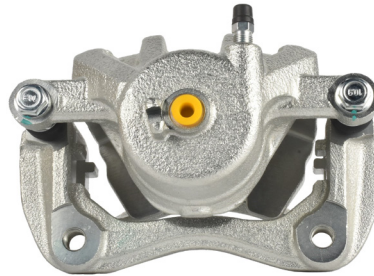

DESCRIPTION	DIMENSIONS (mm)
Caliper Type	Floating
No Piston	1
Piston Diameter mm	43.0
Disc Pad	DB2340
Disc Rotor	DBA2581E
Front/Rear	Rear
Sensor	
HB Shoe	DBAS2007

Suitable for use with

Grand Vitara JB424 2.4L Petrol 4WD

8/2008 - 1/19

STREET
SERIES

HYUNDAI

17

Part No: DBAC1446
Left Hand Caliper
Barcode: 9316391488572

Part No: DBAC1447
Right Hand Caliper
Barcode: 9316391488589

DESCRIPTION	DIMENSIONS (mm)
Caliper Type	Floating
No Piston	1
Piston Diameter mm	57.0
Disc Pad	DB2240
Disc Rotor	DBA2478
Front/Rear	Front
Sensor	
HB Shoe	

Suitable for use with

Elantra MD 1.8L Petrol FWD

6/2011 - 1/16

STREET
SERIES

HYUNDAI/KIA

18

Part No: DBAC1448
Left Hand Caliper
Barcode: 9316391488596

Part No: DBAC1449
Right Hand Caliper
Barcode: 9316391488602

DESCRIPTION	DIMENSIONS (mm)
Caliper Type	Floating
No Piston	1
Piston Diameter mm	57.0
Disc Pad	DB1754
Disc Rotor	DBA2464E
Front/Rear	Front
Sensor	
HB Shoe	

Suitable for use with

i30 FD 2.0L Petrol FWD
Cerato TD 2.0L Petrol FWD