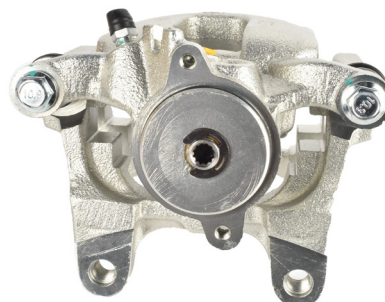

STREET
SERIES

AUDI

34

Part No: DBAC1488
Left Hand Caliper
Barcode: 9316391490377

Part No: DBAC1489
Right Hand Caliper
Barcode: 9316391490384

DESCRIPTION	DIMENSIONS (mm)
Caliper Type	Floating
No Piston	1
Piston Diameter mm	41.0
Disc Pad	DB15009
Disc Rotor	DBA2837E
Front/Rear	Rear
Sensor	
HB Shoe	Electric

Suitable for use with

Q3	1.4L (CZEA Engine) Petrol Turbo FWD	6/2015 - 9/19
Q3	2.0L (CULB Engine) Petrol Turbo AWD	6/2015 - 9/19

STREET
SERIES

JEEP

Compass MK 2.0L

1/2012 - 1/17

DESCRIPTION DIMENSIONS (mm)

Hose Length mm 483.0