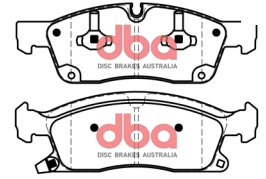

Part No: DBAC1419
Right Hand Caliper
Barcode: 9316391487698

DESCRIPTION	DIMENSIONS (mm)
Caliper Type	Floating
No Piston	1
Piston Diameter mm	50.8
Disc Pad	DB1158
Disc Rotor	DBA532E
Front/Rear	Front
Sensor	
HB Shoe	

DESCRIPTION	DIMENSIONS (mm)
Caliper Type	Floating
No Piston	2
Piston Diameter mm	48.0
Disc Pad	DB2216
Disc Rotor	DBA2648E
Front/Rear	Front
Sensor	DBAWS1108
HB Shoe	

Suitable for use with

ML250 Cdi W166 2.1L Turbo Diesel AWD
ML350 Cdi W166 3.0L V6 Turbo Diesel AWD