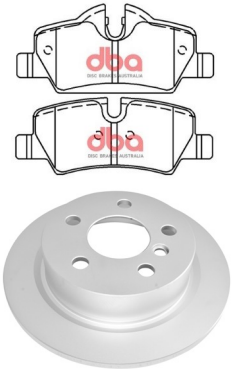

DESCRIPTION	DIMENSIONS (mm)
Caliper Type	Floating
No Piston	1
Piston Diameter mm	38.0
Disc Pad	DB1832
Disc Rotor	DBA2713
Front/Rear	Rear
Sensor	
HB Shoe	DBAS1751

Suitable for use with

Camry AHV40 2.4L Petrol/Electric FWD

1/2010 - 9/11

STREET
SERIES

MINI

33

Part No: DBAC1480
Left Hand Caliper
Barcode: 9316391490292

Part No: DBAC1481
Right Hand Caliper
Barcode: 9316391490308

DESCRIPTION	DIMENSIONS (mm)
Caliper Type	Floating
No Piston	1
Piston Diameter mm	36.0
Disc Pad	DB15135
Disc Rotor	DBA3283E
Front/Rear	Rear
Sensor	DBAWS1070
HB Shoe	Mechanical