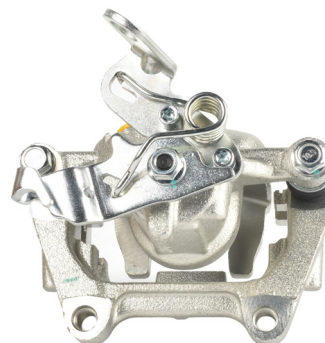

6/2015 - 11/18
4/2013 - 11/18

SKODA/VOLKSWAGEN

22

Part No: DBAC1456
Left Hand Caliper
Barcode: 9316391488794

Part No: DBAC1457
Right Hand Caliper
Barcode: 9316391488800

DESCRIPTION	DIMENSIONS (mm)
Caliper Type	Floating
No Piston	1
Piston Diameter mm	38.0
Disc Pad	DB2211
Disc Rotor	DBA2814E
Front/Rear	Rear
Sensor	
HB Shoe	Mechanical

9/2010 - 11/13
3/2006 - 8/10
3/2009 - 2/14
5/2010 - 8/14
2/2010 - 1/14
10/2009 - 12/13

VOLKSWAGEN

23

Part No: DBAC1458
Left Hand Caliper
Barcode: 9316391488817

Part No: DBAC1459
Right Hand Caliper
Barcode: 9316391488824