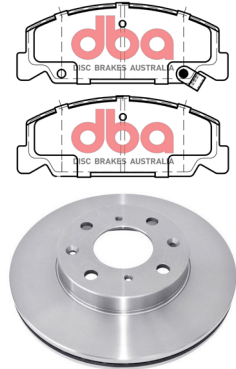

NISSAN

12

Part No: DBAC1436
Left Hand Caliper
Barcode: 9316391488251

Part No: DBAC1437
Right Hand Caliper
Barcode: 9316391488268

DESCRIPTION	DIMENSIONS (mm)
Caliper Type	Floating
No Piston	1
Piston Diameter mm	42.8
Disc Pad	DB1509
Disc Rotor	DBA574
Front/Rear	Rear
Sensor	
HB Shoe	DBAS1946

Suitable for use with

Dualis J10 2.0L Petrol AWD 12/2007 - 1/16
 Dualis J10 2.0L Petrol FWD 1/2010 - 1/16
 Koleos H45 2.5L Petrol FWD 9/2008 - 8/16

HONDA

13

Part No: DBAC1438
Left Hand Caliper
Barcode: 9316391488275

Part No: DBAC1439
Right Hand Caliper
Barcode: 9316391488282

DESCRIPTION	DIMENSIONS (mm)
Caliper Type	Floating
No Piston	1
Piston Diameter mm	51.0
Disc Pad	DB390
Disc Rotor	DBA473
Front/Rear	Front
Sensor	
HB Shoe	

Suitable for use with

Civic EK 1.6L Petrol FWD

10/1995 - 9/00

TOYOTA

14

Part No: DBAC1442
Left Hand Caliper
Barcode: 9316391488381

Part No: DBAC1443
Right Hand Caliper
Barcode: 9316391488398

DESCRIPTION	DIMENSIONS (mm)
Caliper Type	Floating
No Piston	1
Piston Diameter mm	34.0
Disc Pad	DB1429
Disc Rotor	DBA563
Front/Rear	Rear
Sensor	
HB Shoe	DBAS1931