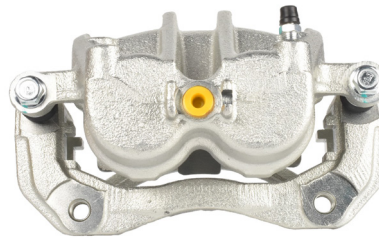

Suitable for use with

Santa Fe DM 2.2L Turbo Diesel AWD
Santa Fe DM 3.3L Petrol FWD

6/2015 - 11/18
4/2013 - 11/18