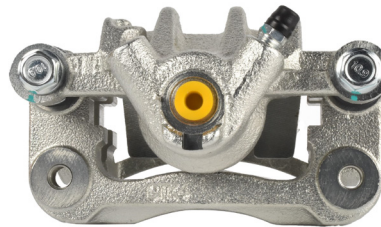

Suitable for use with

Cerato TD 2.0L Petrol FWD

8/2010 - 9/13