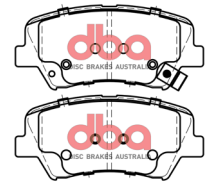

8/2008 - 1/19

STREET
SERIES

HYUNDAI

17

Part No: DBAC1446
Left Hand Caliper
Barcode: 9316391488572

Part No: DBAC1447
Right Hand Caliper
Barcode: 9316391488589

DESCRIPTION	DIMENSIONS (mm)
Caliper Type	Floating
No Piston	1
Piston Diameter mm	57.0
Disc Pad	DB2240
Disc Rotor	DBA2478
Front/Rear	Front
Sensor	
HB Shoe	