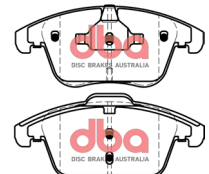

STREET
SERIES

AUDI

24

Part No: DBAC1460
Left Hand Caliper
Barcode: 9316391488831

Part No: DBAC1461
Right Hand Caliper
Barcode: 9316391488848

DESCRIPTION	DIMENSIONS (mm)
Caliper Type	Floating
No Piston	1
Piston Diameter mm	57.0
Disc Pad	DB2184
Disc Rotor	DBA2824
Front/Rear	Front
Sensor	
HB Shoe	