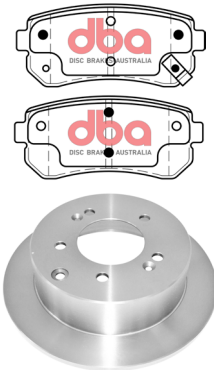

DESCRIPTION	DIMENSIONS (mm)
Caliper Type	Floating
No Piston	1
Piston Diameter mm	57.0
Disc Pad	DB1754
Disc Rotor	DBA2464E
Front/Rear	Front
Sensor	
HB Shoe	

Suitable for use with

i30 FD 2.0L Petrol FWD
Cerato TD 2.0L Petrol FWD

10/2007 - 4/12
8/2010 - 9/13

STREET
SERIES

KIA

19

Part No: DBAC1450
Left Hand Caliper

Barcode: 9316391488619

Part No: DBAC1451
Right Hand Caliper

Barcode: 9316391488626

DESCRIPTION	DIMENSIONS (mm)
Caliper Type	Floating
No Piston	1
Piston Diameter mm	31.0
Disc Pad	DB1943
Disc Rotor	DBA2891
Front/Rear	Rear
Sensor	
HB Shoe	DBAS1956

Suitable for use with

Cerato TD 2.0L Petrol FWD