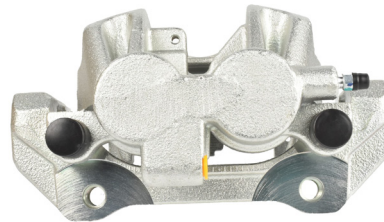

Suitable for use with

ML250 Cdi W166 2.1L Turbo Diesel AWD
ML350 Cdi W166 3.0L V6 Turbo Diesel AWD

4/2012 - 9/15
4/2012 - 9/15