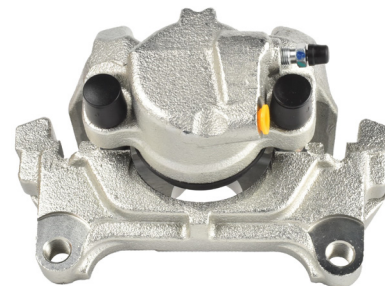

Suitable for use with

A4	1.8L (CABB Engine) Petrol Turbo FWD	4/2008 - 6/12
A4	1.8L (CDHB Engine) Petrol Turbo FWD	4/2008 - 6/12
A4	1.8L (CJEB Engine) Petrol Turbo FWD	7/2012 - 12/17
A4	2.0L (CAGA Engine) Turbo Diesel FWD	9/2008 - 6/12
A4	2.0L (CGLC Engine) Turbo Diesel AWD	7/2012 - 10/15
A4	2.0L (CDNB Engine) Petrol Turbo FWD	10/2008 - 6/12
A4	2.0L (CNHA Engine) Turbo Diesel AWD	9/2014 - 12/17
A5	1.8L (CJEB Engine) Petrol Turbo FWD	3/2012 - 7/17
A5	2.0L (CDNB Engine) Petrol Turbo FWD	5/2009 - 2/12