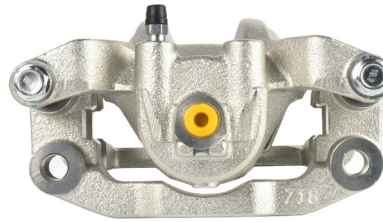

STREET
SERIES

BMW

10

Part No: DBAC1432
Left Hand Caliper
Barcode: 9316391487933

Part No: DBAC1433
Right Hand Caliper
Barcode: 9316391487940

DESCRIPTION	DIMENSIONS (mm)
Caliper Type	Floating
No Piston	1
Piston Diameter mm	54.0
Disc Pad	DB1414
Disc Rotor	DBA979
Front/Rear	Front
Sensor	DBAWS1004
HB Shoe	

Suitable for use with

323i	E36 2.5L Petrol RWD	5/1995 - 9/99
------	---------------------	---------------

STREET
SERIES

NISSAN

11

Part No: DBAC1434
Left Hand Caliper
Barcode: 9316391488237

Part No: DBAC1435
Right Hand Caliper
Barcode: 9316391488244

DESCRIPTION	DIMENSIONS (mm)
Caliper Type	Floating
No Piston	1
Piston Diameter mm	48.0
Disc Pad	DB2244
Disc Rotor	DBA2341
Front/Rear	Rear
Sensor	
HB Shoe	DBAS2027

Suitable for use with

Patrol Y62 5.6L Petrol 4WD 2/2013 on

NISSAN

12

Part No: DBAC1436
Left Hand Caliper
Barcode: 9316391488251

Part No: DBAC1437
Right Hand Caliper
Barcode: 9316391488268

DESCRIPTION	DIMENSIONS (mm)
Caliper Type	Floating
No Piston	1
Piston Diameter mm	42.8
Disc Pad	DB1509
Disc Rotor	DBA574
Front/Rear	Rear
Sensor	
HB Shoe	DBAS1946