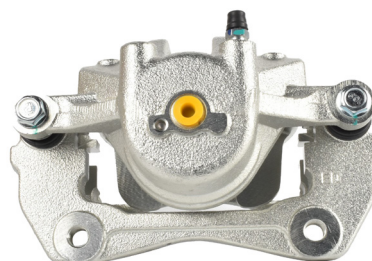

Suitable for use with

i30 FD 2.0L Petrol FWD
Cerato TD 2.0L Petrol FWD

10/2007 - 4/12
8/2010 - 9/13