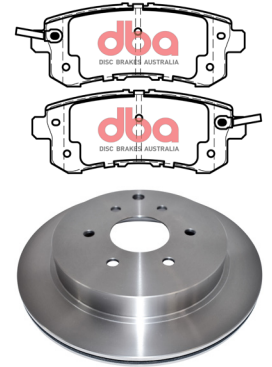

STREET
SERIES

BMW

10

Part No: DBAC1432
Left Hand Caliper
Barcode: 9316391487933

Part No: DBAC1433
Right Hand Caliper
Barcode: 9316391487940

DESCRIPTION	DIMENSIONS (mm)
Caliper Type	Floating
No Piston	1
Piston Diameter mm	54.0
Disc Pad	DB1414
Disc Rotor	DBA979
Front/Rear	Front
Sensor	DBAWS1004
HB Shoe	

Suitable for use with

323i	E36 2.5L Petrol RWD	5/1995 - 9/99
------	---------------------	---------------

STREET
SERIES

NISSAN

11

Part No: DBAC1434
Left Hand Caliper
Barcode: 9316391488237

Part No: DBAC1435
Right Hand Caliper
Barcode: 9316391488244

DESCRIPTION	DIMENSIONS (mm)
Caliper Type	Floating
No Piston	1
Piston Diameter mm	48.0
Disc Pad	DB2244
Disc Rotor	DBA2341
Front/Rear	Rear
Sensor	
HB Shoe	DBAS2027

Suitable for use with

Patrol Y62 5.6L Petrol 4WD 2/2013 on

NISSAN

12

Part No: DBAC1436
Left Hand Caliper
Barcode: 9316391488251

Part No: DBAC1437
Right Hand Caliper
Barcode: 9316391488268

DESCRIPTION	DIMENSIONS (mm)
Caliper Type	Floating
No Piston	1
Piston Diameter mm	42.8
Disc Pad	DB1509
Disc Rotor	DBA574
Front/Rear	Rear
Sensor	
HB Shoe	DBAS1946