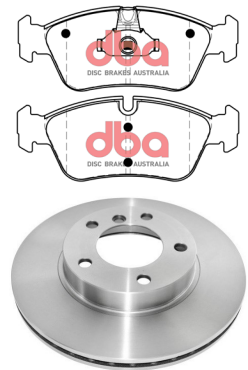

STREET
SERIES

BMW

10

Part No: DBAC1432
Left Hand Caliper
Barcode: 9316391487933

Part No: DBAC1433
Right Hand Caliper
Barcode: 9316391487940

DESCRIPTION	DIMENSIONS (mm)
Caliper Type	Floating
No Piston	1
Piston Diameter mm	54.0
Disc Pad	DB1414
Disc Rotor	DBA979
Front/Rear	Front
Sensor	DBAWS1004
HB Shoe	

Suitable for use with

323i	E36 2.5L Petrol RWD	5/1995 - 9/99
------	---------------------	---------------

STREET
SERIES

NISSAN

11

Part No: DBAC1434
Left Hand Caliper
Barcode: 9316391488237

Part No: DBAC1435
Right Hand Caliper
Barcode: 9316391488244

DESCRIPTION	DIMENSIONS (mm)
Caliper Type	Floating
No Piston	1
Piston Diameter mm	48.0
Disc Pad	DB2244
Disc Rotor	DBA2341
Front/Rear	Rear
Sensor	
HB Shoe	DBAS2027

Suitable for use with

Patrol Y62 5.6L Petrol 4WD 2/2013 on