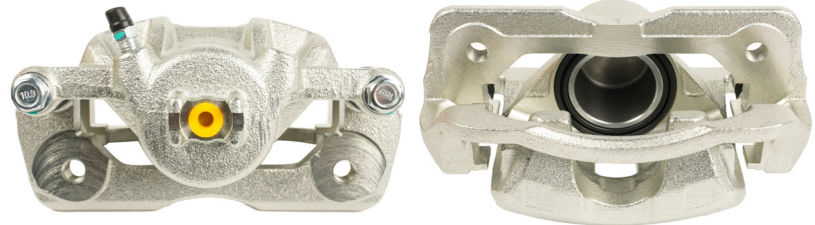

Suitable for use with

City GM Vti-L 1.5L Petrol FWD

4/2014 on