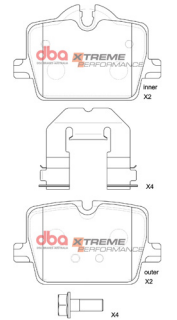

BMW Msport only 2009-2022,
Toyota Supra 2019-2022 R

Part No : **DB15190SP**

Barcode: **9316391488411**

DESCRIPTION & DIMENSIONS (mm)			
Set Contains	2 Inner Pads + 2 Outer Pads		
Pad Overall Length	98.5	Pad Overall Length	98.5
Pad Overall Height	64.2	Pad Overall Height	55.9
Pad Thickness	16	Pad Thickness	16
Position	Rear		
Year	2019-2022		

19

BMW Msport only 2009-2022,
Toyota Supra 2019-2022 R

Part No : **DB15190XP**

Barcode: **9316391488404**

DESCRIPTION & DIMENSIONS (mm)			
Set Contains	2 Inner Pads + 2 Outer Pads		
Pad Overall Length	98.5	Pad Overall Length	98.5
Pad Overall Height	64.2	Pad Overall Height	55.9
Pad Thickness	16	Pad Thickness	16
Position	Rear		
Year	2019-2022		

20

Chevrolet Silverado 2020 On R

Part No : **DB15146XP**

Barcode: **9316391471390**

DESCRIPTION & DIMENSIONS (mm)			
Set Contains	LH Inner + RH Inner + LH Outer + LH Inner		
Pad Overall Length	126.9	Pad Overall Length	
Pad Overall Height	48.8	Pad Overall Height	
Pad Thickness	17	Pad Thickness	
Position	Rear		
Year	2020 - on		

21

Chevrolet Silverado 2020 On F

Part No : **DB15145XP**

Barcode: **9316391471383**

DESCRIPTION & DIMENSIONS (mm)			
Set Contains	2 Left Pads + 2 Right Pads		
Pad Overall Length	138.9	Pad Overall Length	
Pad Overall Height	75	Pad Overall Height	
Pad Thickness	17.9	Pad Thickness	
Position	Front		
Year	2020 - on		