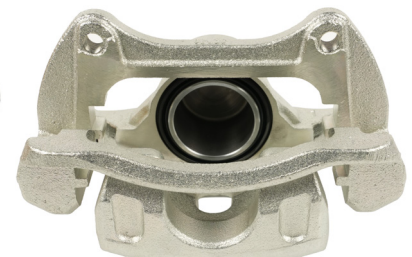

Suitable for use with

Veloster FS SR 1.6L Petrol Turbo FWD

2/2012 - 8/19