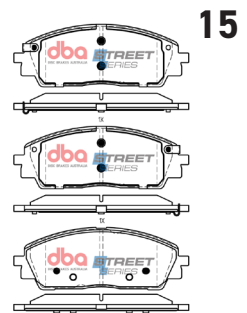

Kia Carnival 2020 -> F

Part No : DB15073SS

Barcode : 9316391459350

DESCRIPTION & DIMENSIONS (mm)			
Set Contains	LH Inner + RH Inner + 2 Outer Pads		
Pad Overall Length	174.6	Pad Overall Length	
Pad Overall Height	62.3	Pad Overall Height	
Pad Thickness	16.3	Pad Thickness	
Position	Front		
Year	2020 - on		