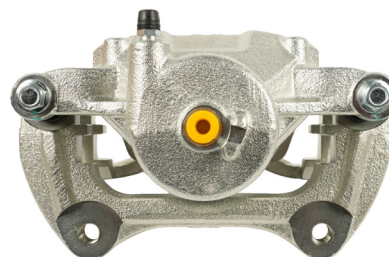

Suitable for use with

Veloster FS SR 1.6L Petrol Turbo FWD

2/2012 - 8/19