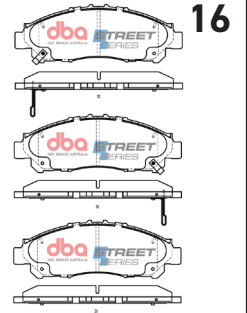

Kia Carnival 2020 -> F

Part No : DB15073SS

Barcode : 9316391459350

DESCRIPTION & DIMENSIONS (mm)			
Set Contains	LH Inner + RH Inner + 2 Outer Pads		
Pad Overall Length	174.6	Pad Overall Length	
Pad Overall Height	62.3	Pad Overall Height	
Pad Thickness	16.3	Pad Thickness	
Position	Front		
Year	2020 - on		

Toyota Hi-Ace /
Granvia 2019 -> F

Part No : **DB15051SS**

Barcode: **9316391459251**

STREET
SERIES

DESCRIPTION & DIMENSIONS (mm)			
Set Contains	LH Inner + RH Inner + 2 Outer Pads		
Pad Overall Length	169.9	Pad Overall Length	
Pad Overall Height	59.3	Pad Overall Height	
Pad Thickness	17.9	Pad Thickness	
Position	Front		
Year	2019 - on		