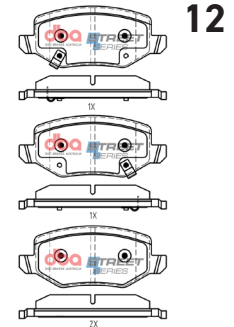

Haval Jolion 2021 On R

Part No : DB15184SS

Barcode : 9316391479488

DESCRIPTION & DIMENSIONS (mm)			
Set Contains	LH Inner + RH Inner + 2 Outer Pads		
Pad Overall Length	105.6	Pad Overall Length	
Pad Overall Height	44.2	Pad Overall Height	
Pad Thickness	15.2	Pad Thickness	
Position	Rear		
Year	2021 - on