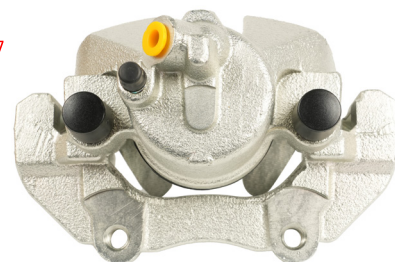

DESCRIPTION	DIMENSIONS (mm)
Caliper Type	Floating
No Piston	1
Piston Diameter mm	57.0
Disc Pad	DB1481
Disc Rotor	DBA2612E
Front/Rear	Front
Sensor	
HB Shoe	

Suitable for use with

Civic FC 1.8L Petrol FWD
Civic FC Vti-Lx 1.5L Petrol Turbo FWD

4/2016 on
4/2016 - 10/21

STREET
SERIES

FORD

32

Part No: DBAC1478
Left Hand Caliper
Barcode: 9316391490278

Part No: DBAC1479
Right Hand Caliper
Barcode: 9316391490285

DESCRIPTION	DIMENSIONS (mm)
Caliper Type	Floating
No Piston	1
Piston Diameter mm	57.0
Disc Pad	DB1679
Disc Rotor	DBA2627E
Front/Rear	Front
Sensor	
HB Shoe	

Suitable for use with

Ecosport BK 1.0L 3Cyl Petrol Turbo FWD
Ecosport BK 1.5L Petrol FWD

10/2013 on
10/2013 - 12/17

STREET
SERIES

HONDA

33

Part No: DBAC1482
Left Hand Caliper
Barcode: 9316391490315

Part No: DBAC1483
Right Hand Caliper
Barcode: 9316391490322