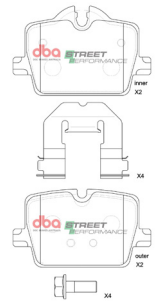

Toyota Hi-Ace /
Granvia 2019 -> R

Part No : **DB15052SS**

Barcode: **9316391459268**

STREET
SERIES

DESCRIPTION & DIMENSIONS (mm)			
Set Contains	4 Pads		
Pad Overall Length	113.2	Pad Overall Length	
Pad Overall Height	49.5	Pad Overall Height	
Pad Thickness	17	Pad Thickness	
Position	Rear		
Year	2019 - on		

Volkswagen Golf VIII, Audi A3,
2021- On] Skoda Octavia 2020 - on R

Part No : **DB15092SS**

Barcode: **9316391479440**

STREET
SERIES

DESCRIPTION & DIMENSIONS (mm)			
Set Contains	2 Inner Pads + 2 Outer Pads		
Pad Overall Length	122.8	Pad Overall Length	122.8
Pad Overall Height	57.5	Pad Overall Height	52.4
Pad Thickness	15.2	Pad Thickness	15.2
Position	Rear		
Year	2020 - on		

BMW Msport only 2009-2022,
Toyota Supra 2019-2022 R

Part No : **DB15190SP**

Barcode: **9316391488411**

DESCRIPTION & DIMENSIONS (mm)			
Set Contains	2 Inner Pads + 2 Outer Pads		
Pad Overall Length	98.5	Pad Overall Length	98.5
Pad Overall Height	64.2	Pad Overall Height	55.9
Pad Thickness	16	Pad Thickness	16
Position	Rear		
Year	2019-2022		

19

BMW Msport only 2009-2022,
Toyota Supra 2019-2022 R

Part No : **DB15190XP**

Barcode: **9316391488404**

DESCRIPTION & DIMENSIONS (mm)			
Set Contains	2 Inner Pads + 2 Outer Pads		
Pad Overall Length	98.5	Pad Overall Length	98.5
Pad Overall Height	64.2	Pad Overall Height	55.9
Pad Thickness	16	Pad Thickness	16
Position	Rear		
Year	2019-2022		