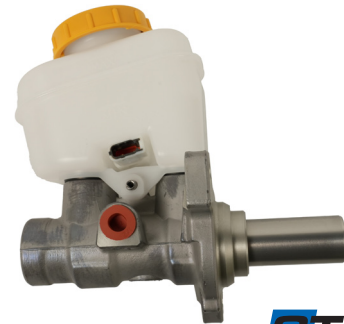

HONDA

Part No: DBABM11208

Barcode: 9316391488497

DESCRIPTION DIMENSIONS (mm)	
Bore Size	22.22 (7/8")
Front Port	
Rear Port	

40

Suitable for use with

CR-V RE 2.4L Petrol 4WD 2/2007 - 10/12

STREET
SERIES

SUBARU

Part No: DBABM11095

Barcode: 9316391467478

DESCRIPTION DIMENSIONS (mm)	
Bore Size	23.81 (15/16")
Front Port	12 x 1 Inv
Rear Port	12 x 1 Inv

41

Suitable for use with

Exiga YA 2.5L Petrol 4WD 10/2009 - 12/1
Forester SH 2.5L Petrol AWD 3/2008 - 1/11
Forester SH 2.5L Petrol Turbo AWD 3/2008 - 1/13
Impreza G3 2.0L Petrol AWD 8/2007 - 11/11
Impreza WRX G3 2.5L Petrol Turbo AWD 12/2008 - 10/0
Impreza WRX Sti G3 2.5L Petrol Turbo AWD 2/2008 - 2/14

STREET
SERIES

HONDA

Part No: DBABM11205

Barcode: 9316391488466

DESCRIPTION DIMENSIONS (mm)	
Bore Size	20.64 (13/16")
Front Port	
Rear Port	

42

Suitable for use with

Odyssey RB 2.4L Petrol FWD 10/2008 - 1/14

STREET
SERIES