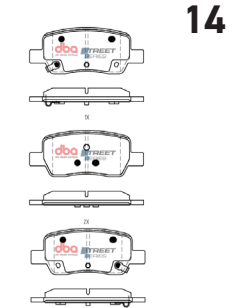

**Hyundai Santa Fe / Kia Carnival
/ Sorento 2020 -> R**

Part No : DB15072SS

Barcode : 9316391459343

DESCRIPTION & DIMENSIONS (mm)			
Set Contains	LH Inner + RH Inner + 2 Outer Pads		
Pad Overall Length	124.8	Pad Overall Length	
Pad Overall Height	50.6	Pad Overall Height	
Pad Thickness	14.8	Pad Thickness	
Position	Rear		
Year	2020 - on