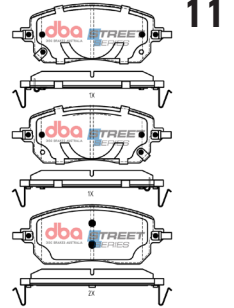

STREETSERIES

9

VOLKSWAGEN GOLF R CJXB

Part No : **DBA3948E**

Barcode : **9316391490742**

DESCRIPTION & DIMENSIONS (mm)

Surface Design	Enshield
Vent Design	Vented
Diameter	276
Height	49.5
Thickness	23.5
Min/Max Thickness	21
Centre Hole	65
No. Bolts	5
Position	Front
Year Manufactured	2013 - 2017

STREETSERIES

Haval Jolion 2021 On F

Part No : DB15183SS

Barcode : 9316391479471

DESCRIPTION & DIMENSIONS (mm)			
Set Contains	2 Inner Pads + 2 Outer Pads		
Pad Overall Length	134.8	Pad Overall Length	
Pad Overall Height	56	Pad Overall Height	
Pad Thickness	15	Pad Thickness	
Position	Front		
Year	2021 - on		

Haval Jolion 2021 On R

Part No : DB15184SS

Barcode : 9316391479488

DESCRIPTION & DIMENSIONS (mm)			
Set Contains	LH Inner + RH Inner + 2 Outer Pads		
Pad Overall Length	105.6	Pad Overall Length	
Pad Overall Height	44.2	Pad Overall Height	
Pad Thickness	15.2	Pad Thickness	
Position	Rear		
Year	2021 - on		