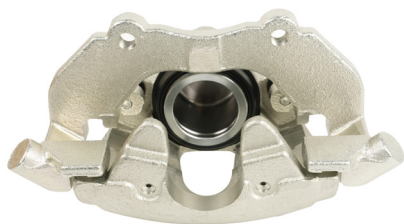

DESCRIPTION	DIMENSIONS (mm)
Caliper Type	Floating
No Piston	1
Piston Diameter mm	57.0
Disc Pad	DB1481
Disc Rotor	DBA2612E
Front/Rear	Front
Sensor	
HB Shoe	

Suitable for use with

Civic FC 1.8L Petrol FWD
Civic FC Vti-Lx 1.5L Petrol Turbo FWD

4/2016 on
4/2016 - 10/21

STREET
SERIES

FORD

32

Part No: DBAC1478
Left Hand Caliper
Barcode: 9316391490278

Part No: DBAC1479
Right Hand Caliper
Barcode: 9316391490285

DESCRIPTION	DIMENSIONS (mm)
Caliper Type	Floating
No Piston	1
Piston Diameter mm	57.0
Disc Pad	DB1679
Disc Rotor	DBA2627E
Front/Rear	Front
Sensor	
HB Shoe	

Suitable for use with

Ecosport BK 1.0L 3Cyl Petrol Turbo FWD
Ecosport BK 1.5L Petrol FWD

10/2013 on
10/2013 - 12/17

STREET
SERIES

HONDA

33

Part No: DBAC1482
Left Hand Caliper
Barcode: 9316391490315

Part No: DBAC1483
Right Hand Caliper
Barcode: 9316391490322