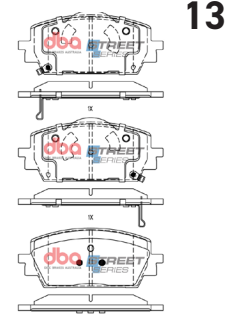

STREETSERIES

Haval Jolion 2021 On F

Part No : DB15183SS

Barcode : 9316391479471

DESCRIPTION & DIMENSIONS (mm)			
Set Contains	2 Inner Pads + 2 Outer Pads		
Pad Overall Length	134.8	Pad Overall Length	
Pad Overall Height	56	Pad Overall Height	
Pad Thickness	15	Pad Thickness	
Position	Front		
Year	2021 - on		

Haval Jolion 2021 On R

Part No : DB15184SS

Barcode : 9316391479488

DESCRIPTION & DIMENSIONS (mm)			
Set Contains	LH Inner + RH Inner + 2 Outer Pads		
Pad Overall Length	105.6	Pad Overall Length	
Pad Overall Height	44.2	Pad Overall Height	
Pad Thickness	15.2	Pad Thickness	
Position	Rear		
Year	2021 - on		

**Hyundai Santa Fe/Hybrid,
Hybrid Elite / Kia Sorento 2020 -> F**

Part No : DB15071SS

Barcode : 9316391459336

DESCRIPTION & DIMENSIONS (mm)			
Set Contains	LH Inner + RH Inner + 2 Outer Pads		
Pad Overall Length	154.2	Pad Overall Length	
Pad Overall Height	63.6	Pad Overall Height	
Pad Thickness	16.7	Pad Thickness	
Position	Front		
Year	2020 - on		

Kia Carnival 2020 -> F

Part No : DB15073SS

Barcode : 9316391459350

DESCRIPTION & DIMENSIONS (mm)			
Set Contains	LH Inner + RH Inner + 2 Outer Pads		
Pad Overall Length	174.6	Pad Overall Length	
Pad Overall Height	62.3	Pad Overall Height	
Pad Thickness	16.3	Pad Thickness	
Position	Front		
Year	2020 - on		