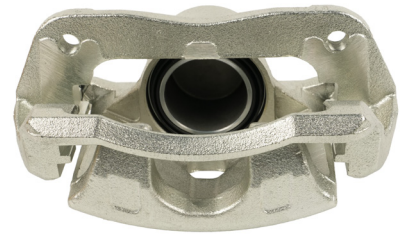

Suitable for use with

Civic FC 1.8L Petrol FWD
Civic FC Vti-Lx 1.5L Petrol Turbo FWD

4/2016 on
4/2016 - 10/21

STREET
SERIES

FORD

32

Part No: DBAC1478
Left Hand Caliper
Barcode: 9316391490278

Part No: DBAC1479
Right Hand Caliper
Barcode: 9316391490285

DESCRIPTION	DIMENSIONS (mm)
Caliper Type	Floating
No Piston	1
Piston Diameter mm	57.0
Disc Pad	DB1679
Disc Rotor	DBA2627E
Front/Rear	Front
Sensor	
HB Shoe