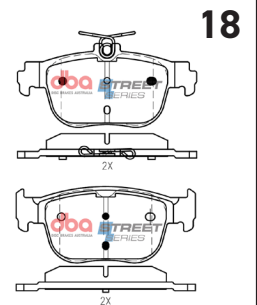

Toyota Hi-Ace /
Granvia 2019 -> F

Part No : **DB15051SS**

Barcode: **9316391459251**

STREET
SERIES

DESCRIPTION & DIMENSIONS (mm)			
Set Contains	LH Inner + RH Inner + 2 Outer Pads		
Pad Overall Length	169.9	Pad Overall Length	
Pad Overall Height	59.3	Pad Overall Height	
Pad Thickness	17.9	Pad Thickness	
Position	Front		
Year	2019 - on		

Toyota Hi-Ace /
Granvia 2019 -> R

Part No : **DB15052SS**

Barcode: **9316391459268**

STREET
SERIES

DESCRIPTION & DIMENSIONS (mm)			
Set Contains	4 Pads		
Pad Overall Length	113.2	Pad Overall Length	
Pad Overall Height	49.5	Pad Overall Height	
Pad Thickness	17	Pad Thickness	
Position	Rear		
Year	2019 - on		

Volkswagen Golf VIII, Audi A3,
2021- On] Skoda Octavia 2020 - on R

Part No : **DB15092SS**

Barcode: **9316391479440**

STREET
SERIES

DESCRIPTION & DIMENSIONS (mm)			
Set Contains	2 Inner Pads + 2 Outer Pads		
Pad Overall Length	122.8	Pad Overall Length	122.8
Pad Overall Height	57.5	Pad Overall Height	52.4
Pad Thickness	15.2	Pad Thickness	15.2
Position	Rear		
Year	2020 - on		

BMW Msport only 2009-2022,
Toyota Supra 2019-2022 R

Part No : **DB15190SP**

Barcode: **9316391488411**

DESCRIPTION & DIMENSIONS (mm)			
Set Contains	2 Inner Pads + 2 Outer Pads		
Pad Overall Length	98.5	Pad Overall Length	98.5
Pad Overall Height	64.2	Pad Overall Height	55.9
Pad Thickness	16	Pad Thickness	16
Position	Rear		
Year	2019-2022		