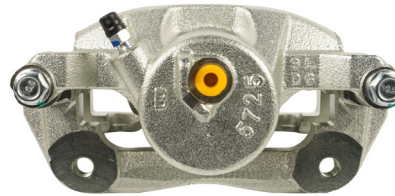

Suitable for use with

Civic FC 1.8L Petrol FWD
Civic FC Vti-Lx 1.5L Petrol Turbo FWD

4/2016 on
4/2016 - 10/21

STREET
SERIES

FORD

32

Part No: DBAC1478
Left Hand Caliper
Barcode: 9316391490278

Part No: DBAC1479
Right Hand Caliper
Barcode: 9316391490285

DESCRIPTION	DIMENSIONS (mm)
Caliper Type	Floating
No Piston	1
Piston Diameter mm	57.0
Disc Pad	DB1679
Disc Rotor	DBA2627E
Front/Rear	Front
Sensor	
HB Shoe