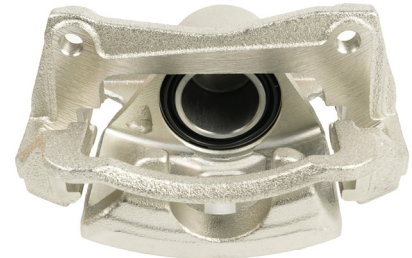

Suitable for use with

Corolla AE112 Ascent 1.8L Petrol FWD

10/1999 - 8/01

STREET
SERIES

HYUNDAI

36

Part No: DBAC1486
Left Hand Caliper
Barcode: 9316391490353

Part No: DBAC1487
Right Hand Caliper
Barcode: 9316391490360

DESCRIPTION	DIMENSIONS (mm)
Caliper Type	Floating
No Piston	1
Piston Diameter mm	57.1
Disc Pad	DB2270
Disc Rotor	DBA2456E
Front/Rear	Front
Sensor	
HB Shoe