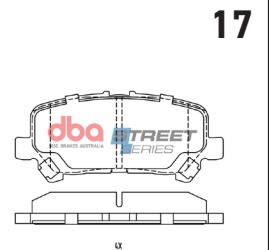

Kia Carnival 2020 -> F

Part No : DB15073SS

Barcode : 9316391459350

DESCRIPTION & DIMENSIONS (mm)			
Set Contains	LH Inner + RH Inner + 2 Outer Pads		
Pad Overall Length	174.6	Pad Overall Length	
Pad Overall Height	62.3	Pad Overall Height	
Pad Thickness	16.3	Pad Thickness	
Position	Front		
Year	2020 - on		

Toyota Hi-Ace /
Granvia 2019 -> F

Part No : **DB15051SS**

Barcode: **9316391459251**

STREET
SERIES

DESCRIPTION & DIMENSIONS (mm)			
Set Contains	LH Inner + RH Inner + 2 Outer Pads		
Pad Overall Length	169.9	Pad Overall Length	
Pad Overall Height	59.3	Pad Overall Height	
Pad Thickness	17.9	Pad Thickness	
Position	Front		
Year	2019 - on		

Toyota Hi-Ace /
Granvia 2019 -> R

Part No : **DB15052SS**

Barcode: **9316391459268**

STREET
SERIES

DESCRIPTION & DIMENSIONS (mm)			
Set Contains	4 Pads		
Pad Overall Length	113.2	Pad Overall Length	
Pad Overall Height	49.5	Pad Overall Height	
Pad Thickness	17	Pad Thickness	
Position	Rear		
Year	2019 - on		

Volkswagen Golf VIII, Audi A3,
2021- On] Skoda Octavia 2020 - on R

Part No : **DB15092SS**

Barcode: **9316391479440**

STREET
SERIES

DESCRIPTION & DIMENSIONS (mm)			
Set Contains	2 Inner Pads + 2 Outer Pads		
Pad Overall Length	122.8	Pad Overall Length	122.8
Pad Overall Height	57.5	Pad Overall Height	52.4
Pad Thickness	15.2	Pad Thickness	15.2
Position	Rear		
Year	2020 - on		